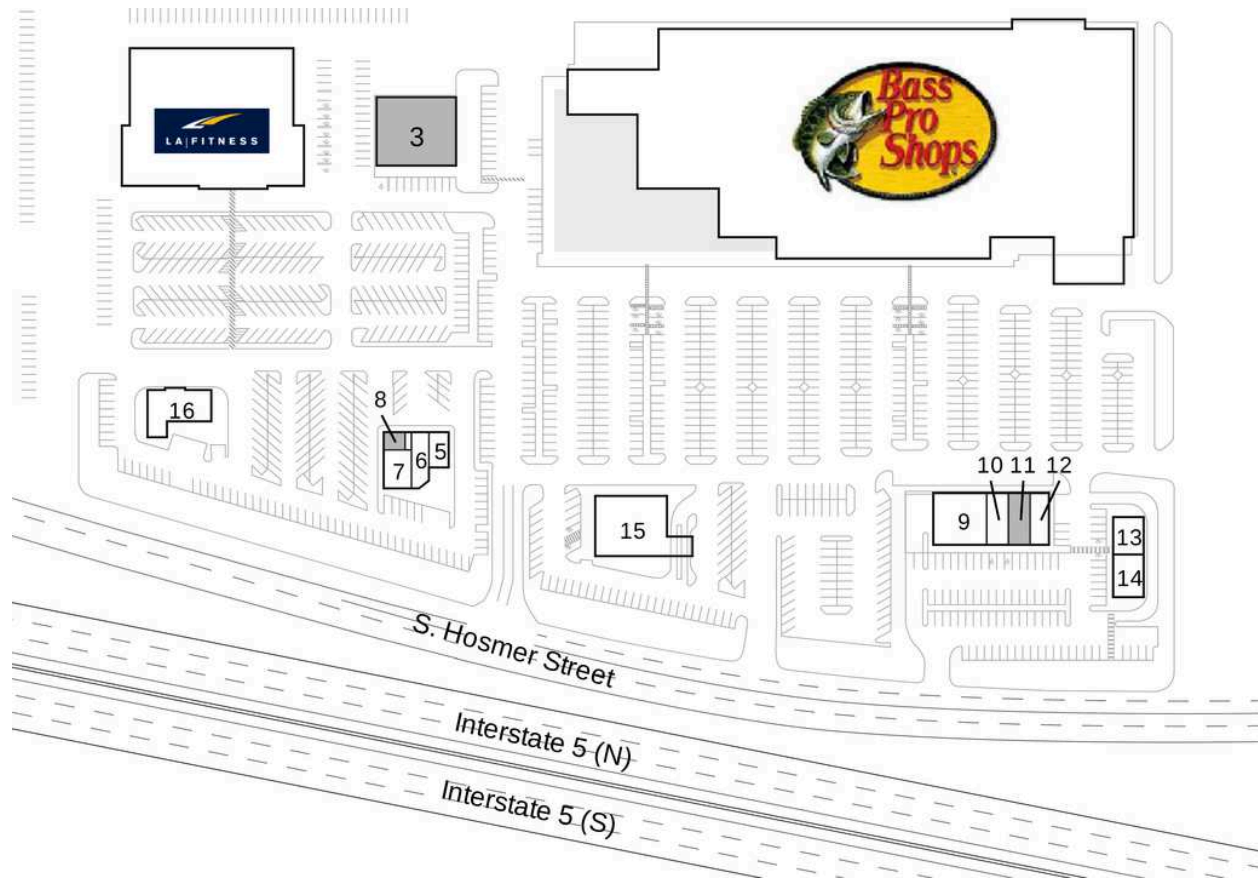

Tacoma South

1 Bass Pro Shops	174,443 SF	10 Tinder Box	1,220 SF
2 LA Fitness	25,837 SF	11 AVAILABLE	1,375 SF
3 AVAILABLE	5,920 SF	12 Sprint	1,435 SF
5 Purified Water to Go	1,050 SF	13 Jimmy John's	1,700 SF
6 State Farm Insurance	1,312 SF	14 Nail Pro	1,684 SF
7 Buds and Bloom	1,400 SF	15 Timberland Bank	5,574 SF
8 AVAILABLE	500 SF	16 Jack in the Box	3,178 SF
9 Roundtable Pizza	4,029 SF		