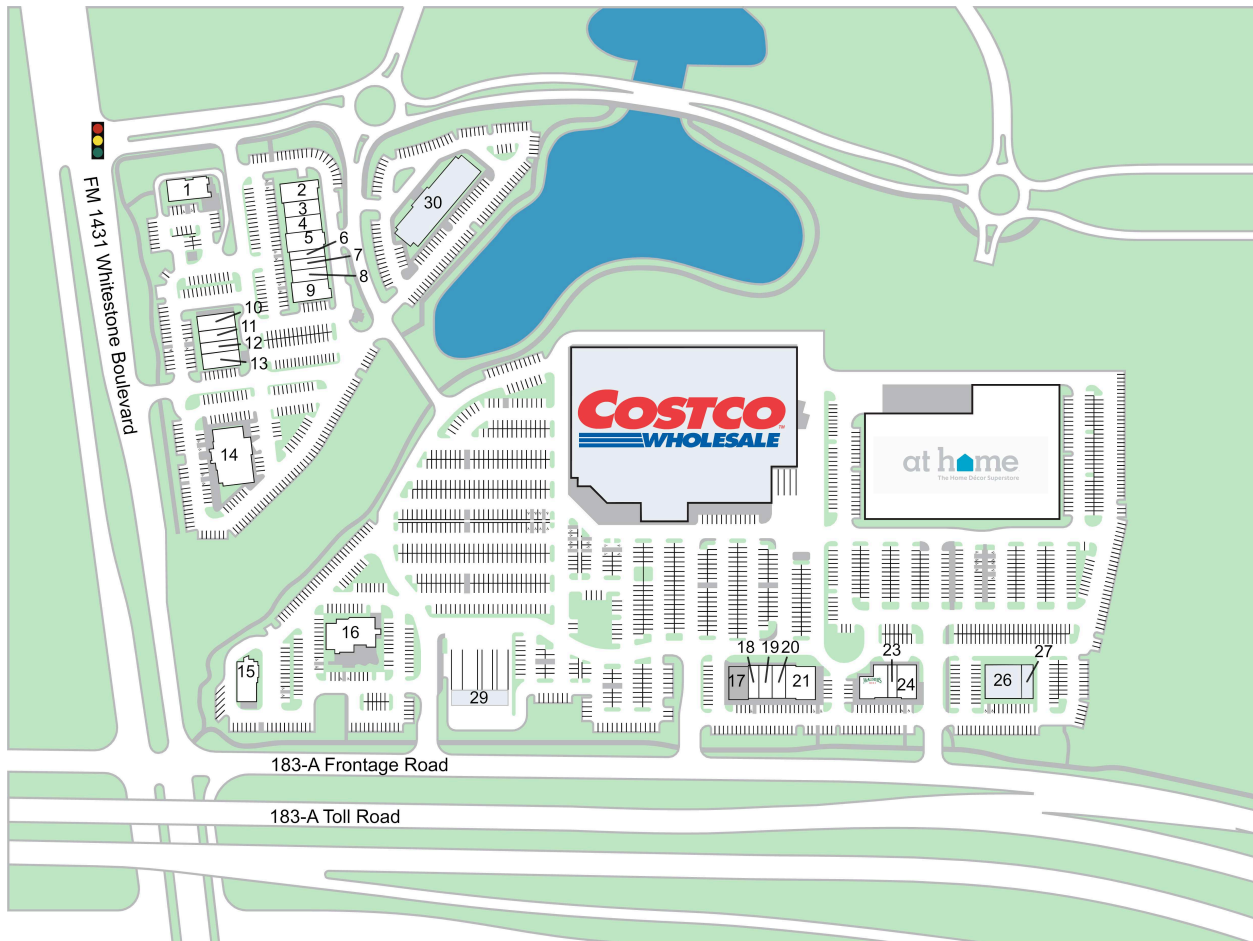

# Cedar Park Town Center

1 In-N-Out Burger	3,750 SF	15 PDQ	4,295 SF
2 Pieology	3,000 SF	16 Lupe Tortilla	6,975 SF
3 Urgent Care For Kids	3,500 SF	<b>17 AVAILABLE</b>	4,200 SF
4 Kung Fu Tea	1,875 SF	18 Supercuts	1,500 SF
5 Town Center Dental	2,504 SF	19 TLC Pediatric Dentistry	2,800 SF
6 Jersey Mike's Subs	1,407 SF	20 Pro Nails & Spa	2,118 SF
7 Sushi Fever	2,000 SF	21 CycleBar	2,134 SF
8 Expert Nail Salon	2,250 SF	22 McAlister's Deli	3,947 SF
9 Zoes Kitchen	2,601 SF	23 Tiff's Treats	1,624 SF
10 Chipotle Mexican Grill	2,334 SF	24 Mama Fu's Asian House	2,155 SF
11 Smoothie King	1,500 SF	25 At Home	108,401 SF
12 Menchie's	1,499 SF	26 Future Development	
13 Sleep Number	3,720 SF	27 Future Development	
14 BJ's Brewhouse	7,200 SF	28 Costco	

# Cedar Park Town Center

---

29 Costco Fuel Station

30 SpringHill Suites by Marriott