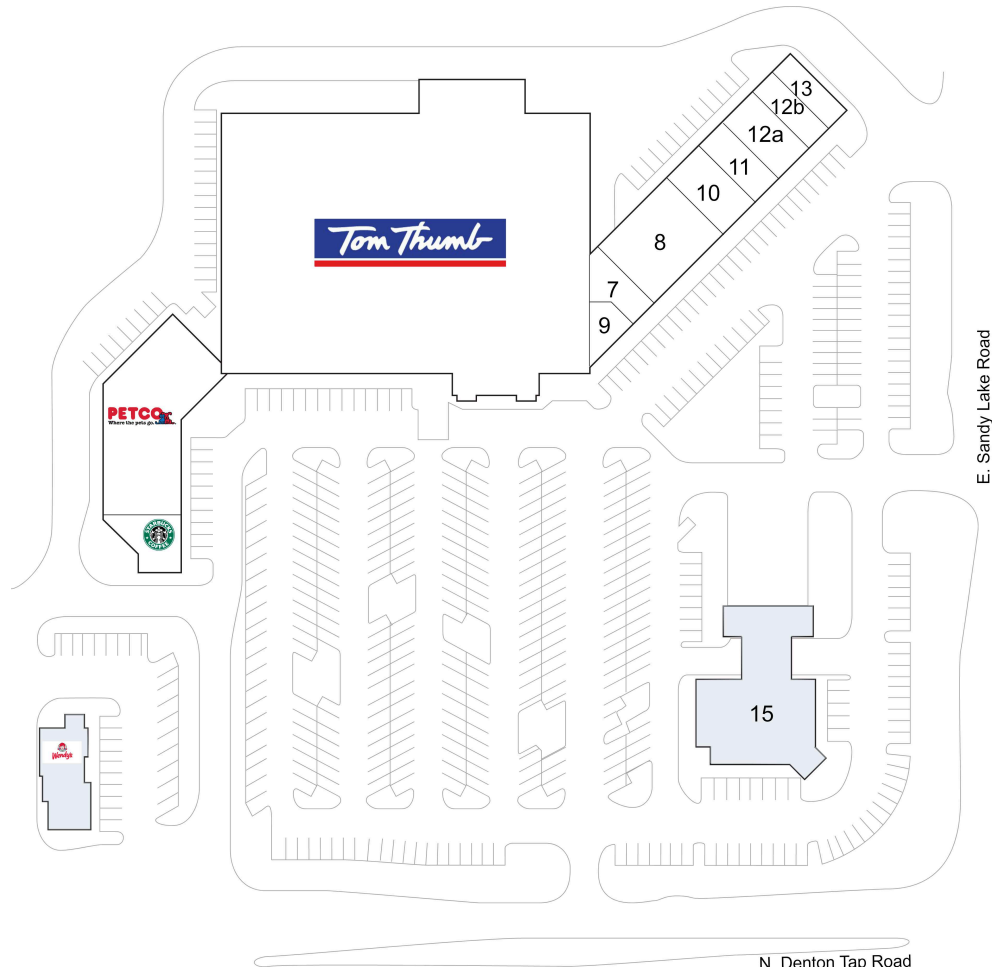

Coppell Town Center

1 Starbucks Coffee	2,050 SF	11 The UPS Store	1,500 SF
2 Petco	9,160 SF	12a Castle Nails & Spa	2,000 SF
6 Tom Thumb	63,150 SF	12b Club Pilates	1,618 SF
7 High Stone Reflexology	2,000 SF	13 Waxing the City	1,550 SF
8 Anamia's Tex-Mex Restaurant	5,040 SF	14 Wendy's	
9 The Joint	1,182 SF	15 Frost Bank	
10 ATI Physical Therapy	2,275 SF		