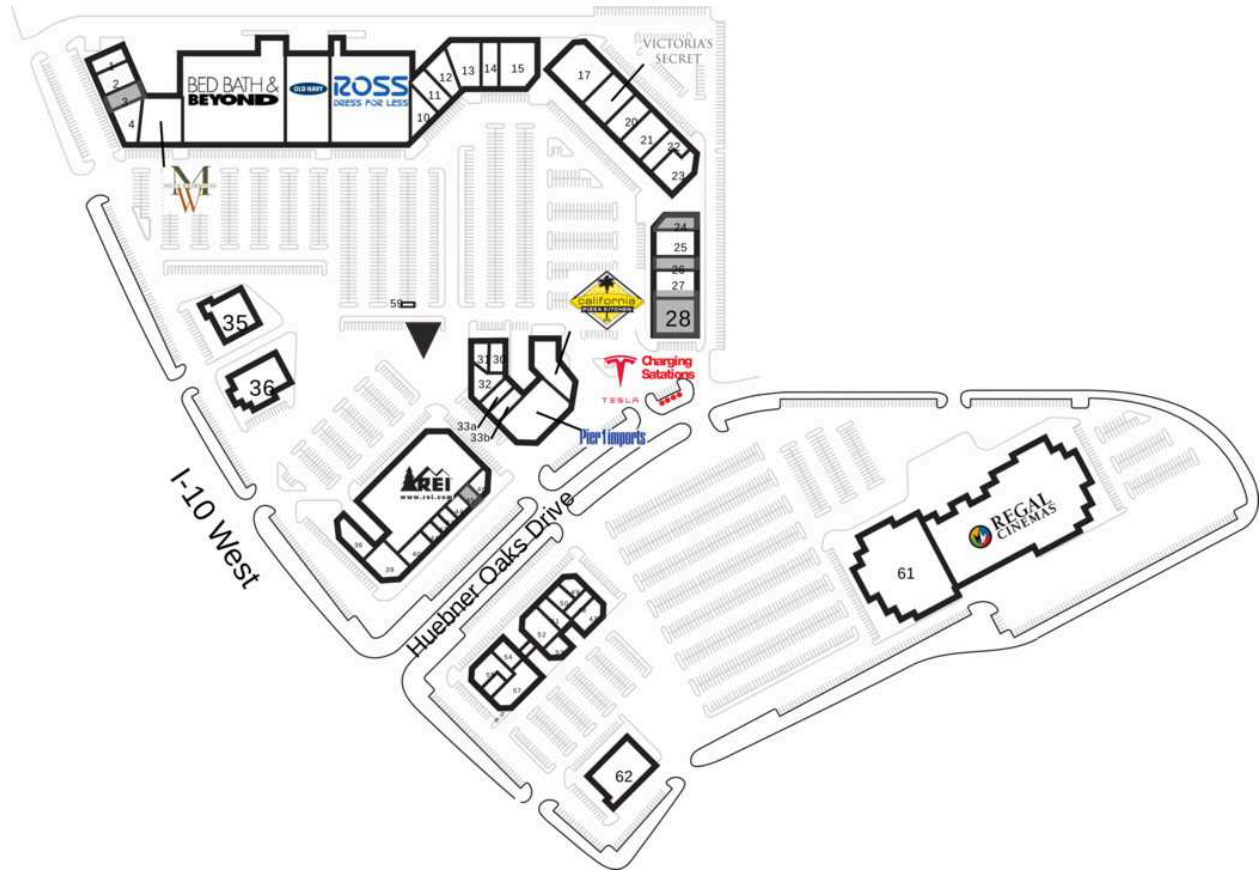

Huebner Oaks

1 Mattress Firm	2,942 SF	17 Versona	9,488 SF
2 FedEx Office	4,760 SF	19 Victoria's Secret	6,278 SF
3 AVAILABLE	1,103 SF	20 Rack Room Shoes	5,964 SF
4 Lens Crafters	2,721 SF	21 Ann Taylor	4,500 SF
6 Men's Wearhouse	7,000 SF	22 Eddie Bauer	6,384 SF
7 Bed Bath & Beyond	35,009 SF	23 Talbots/Talbots Petites	6,314 SF
8 Old Navy	14,000 SF	24 AVAILABLE	1,690 SF
9 Ross Dress for Less	28,200 SF	25 Chico's	3,060 SF
10 Francesca's	1,180 SF	26 AVAILABLE	1,925 SF
11 Brighton	1,498 SF	27 Bath & Body Works	4,385 SF
12 Yankee Candle	2,028 SF	28 AVAILABLE	6,615 SF
13 Hallmark	6,416 SF	29 California Pizza Kitchen	4,301 SF
14 Lane Bryant	4,500 SF	30 18 8 Fine Men's Salons	2,204 SF
15 Ulta	7,895 SF	31 Chipotle Mexican Grill	2,556 SF

Huebner Oaks

32 Potbelly Sandwich Shop	2,200 SF	47 Fire Wok	2,500 SF
33a Cookie Cutters Haircuts for Kids	1,310 SF	48 Ride Away Bicycles	3,917 SF
33b Amazing Lash Studio	1,824 SF	49 Garbanzo Mediterranean Grill	1,663 SF
34 Pier 1 Imports	8,990 SF	50 GNC	1,155 SF
35 James Avery Discovery Center	6,115 SF	51 Sport Clips	1,057 SF
36 Saltgrass Steakhouse	8,036 SF	52 AAA Texas	3,682 SF
37 REI	27,500 SF	53 Salata	2,083 SF
38 AT&T	3,234 SF	54 Van's Nail Salon	1,803 SF
39 La Madeleine	4,735 SF	55 Jos. A Bank	3,914 SF
40 Tiff's Treats	2,254 SF	56 uBreakiFix	1,000 SF
41 Diamond & Jewelry Gallery	1,264 SF	57 Panera Bread	4,498 SF
42 Verizon Wireless	1,000 SF	59 Compass Bank ATM	60 SF
43 Thread Brow Studio & Salon	854 SF	60 Regal Theater	
44 GameStop	1,160 SF	61 Altitude Trampoline Park	
45 AVAILABLE	930 SF	62 Walk-Ons	
46 Marble Slab Creamery	1,542 SF		