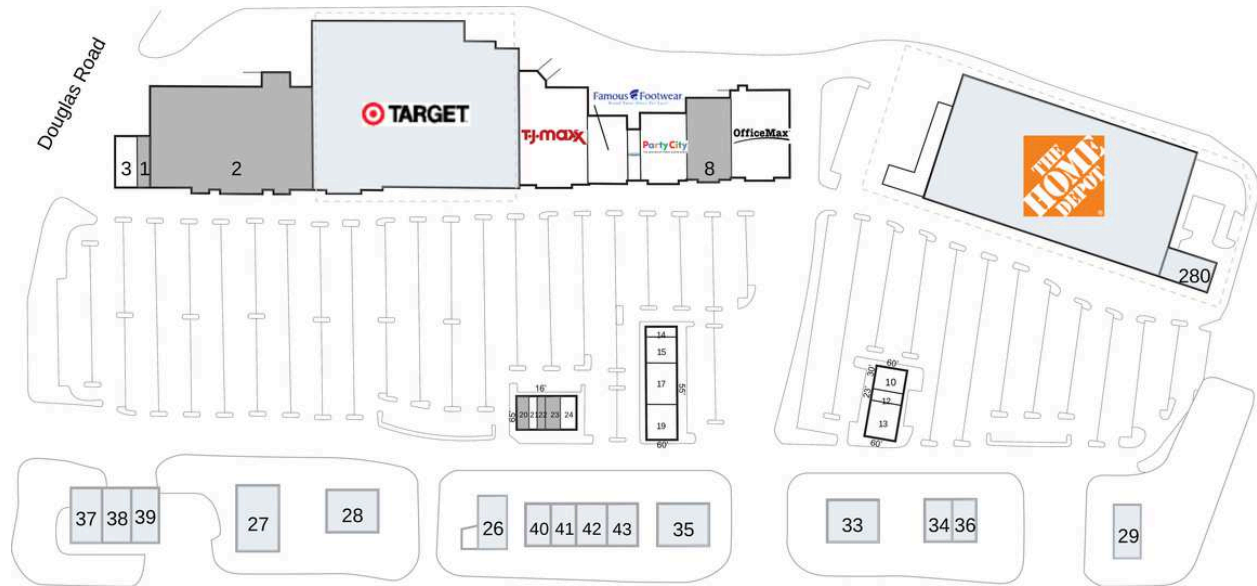

# Oswego Commons

<b>1 AVAILABLE</b>	2,496 SF	17 Anytime Fitness	4,834 SF
<b>2 AVAILABLE</b>	65,636 SF	19 American Mattress	4,133 SF
3 Play It Again Sports	4,413 SF	<b>20 AVAILABLE</b>	1,579 SF
4 TJ Maxx	28,000 SF	21 Great Clips	1,064 SF
5 Famous Footwear	9,773 SF	<b>22 AVAILABLE</b>	1,080 SF
6 Hand & Stone Massage and Facial Spa	2,334 SF	<b>23 AVAILABLE</b>	1,920 SF
7 Party City	12,012 SF	24 GameStop	2,015 SF
<b>8 AVAILABLE</b>	13,788 SF	26 West Suburban Bank	
9 Office Max	20,015 SF	27 Portillo's Restaurant	
10 Sakamoto Hibachi & Sushi	2,721 SF	28 Chili's	
12 Pho Sun Restaurant	1,400 SF	29 McDonald's	
13 Salsa Verde	4,200 SF	30 Target	
14 Fox River Dental	1,210 SF	31 Home Depot	
15 America's Best Contacts & Eyeglasses	3,033 SF	33 Red Robin	

# Oswego Commons

---

34 Giordano's

40 TCBY

35 IHOP

41 The Chiropractic Place

36 Athletico

42 Thomas Orthodontics

37 Mattress Firm

43 Lou Malnati's Pizzeria

38 Five Guys Burgers & Fries

280 Napa Auto Parts

39 AT&T