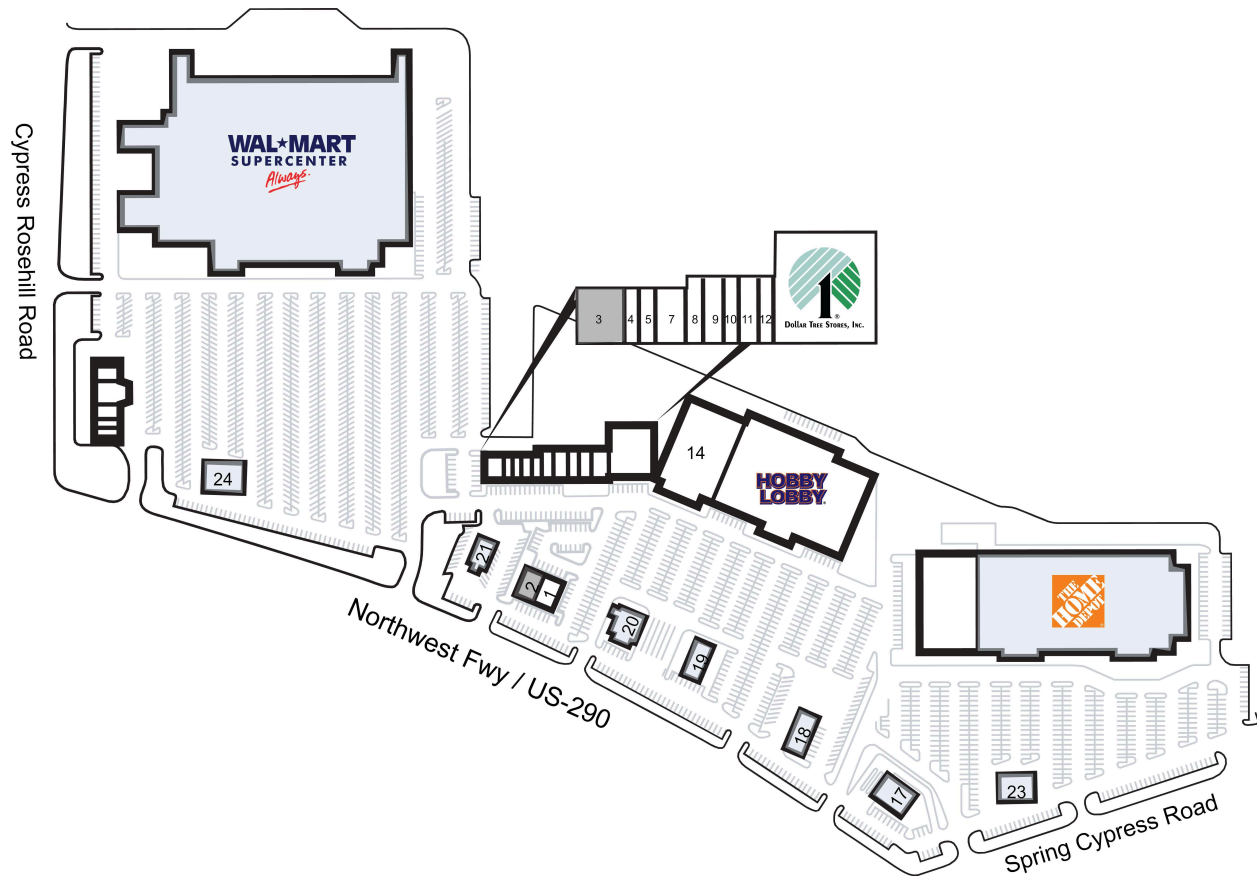

# Cypress Mill Plaza

1 Verizon Wireless	3,000 SF	14 Palais Royal	24,000 SF
<b>2 AVAILABLE</b>	2,700 SF	15 Hobby Lobby	59,898 SF
<b>3 AVAILABLE</b>	2,800 SF	16 Home Depot	
4 Sky Nail Spa	1,400 SF	17 Bank of America	
5 GNC	1,102 SF	18 Whataburger	
7 Results Physiotherapy	2,446 SF	19 Denny's	
8 Bangkok Bistro	2,275 SF	20 Chase Bank	
9 Sport Clips	1,400 SF	21 Sonic	
10 Leslie's Swimming Pool Supplies	2,857 SF	22 Wal-Mart Supercenter	
11 H&R Block	1,200 SF	23 Jack in the Box	
12 Taste of Asia	1,330 SF	24 Panda Express	
13 Dollar Tree	9,998 SF		