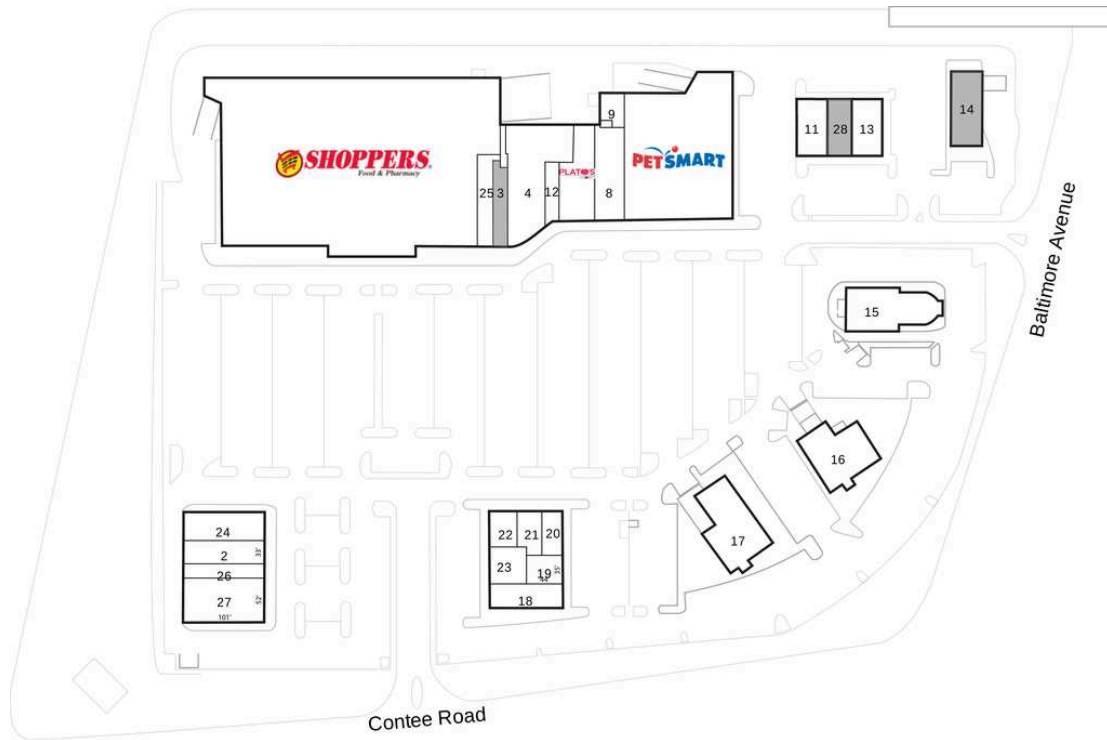

Centre At Laurel

1 Shoppers Food Warehouse	68,519 SF	16 LongHorn Steakhouse	5,627 SF
2 Laurel Park Liquors	2,874 SF	17 Applebee's	5,376 SF
3 AVAILABLE	1,594 SF	18 Sardi's Pollo A La Brasa	2,684 SF
4 Phenix Salon Suites	6,797 SF	19 Jersey Mike's Subs	1,523 SF
6 Plato's Closet	4,220 SF	20 Starbucks Coffee	1,498 SF
8 Hair Plaza	4,004 SF	21 Pho Saigon	1,400 SF
9 Leased	998 SF	22 Cold Stone Creamery	1,501 SF
10 PetSmart	19,482 SF	23 T & N Nail and Spa	2,014 SF
11 Jalapeno Fresh Mexican Bistro	2,492 SF	24 Three Brother's Pizza	3,524 SF
12 Tobacco Depot	1,202 SF	25 GNC	1,704 SF
13 Next Day Blinds	2,650 SF	26 Edible Arrangements	1,149 SF
14 AVAILABLE	3,650 SF	27 D4C Dental	5,293 SF
15 Chick-fil-A	3,972 SF	28 AVAILABLE	2,110 SF