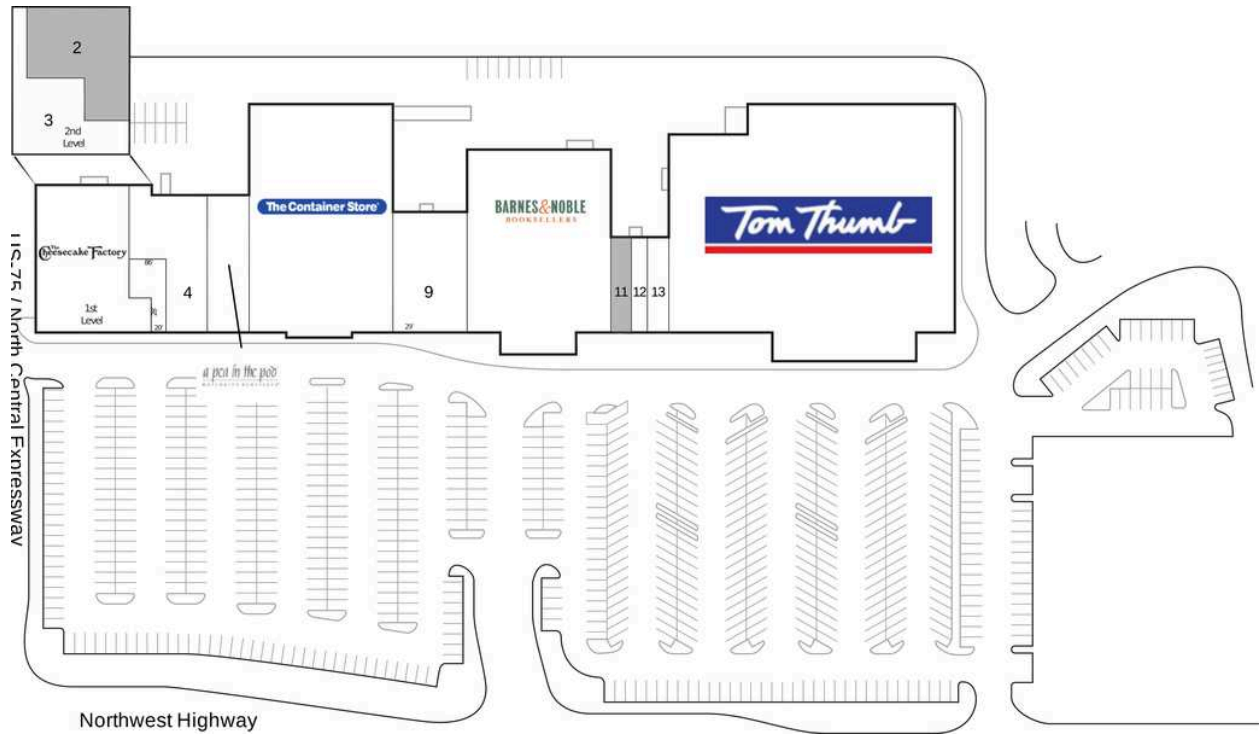

Lincoln Park

1 The Cheesecake Factory	10,000 SF	9 Foot Locker	6,554 SF
2 AVAILABLE	8,250 SF	10 Barnes & Noble	29,485 SF
3 Mattison Avenue	6,058 SF	11 AVAILABLE	1,164 SF
4 Grand Nail Spa	5,506 SF	12 Yogurtland	1,375 SF
6 A Pea in the Pod	4,012 SF	13 The Joint	1,402 SF
7 The Container Store	25,000 SF	14 Tom Thumb	50,000 SF