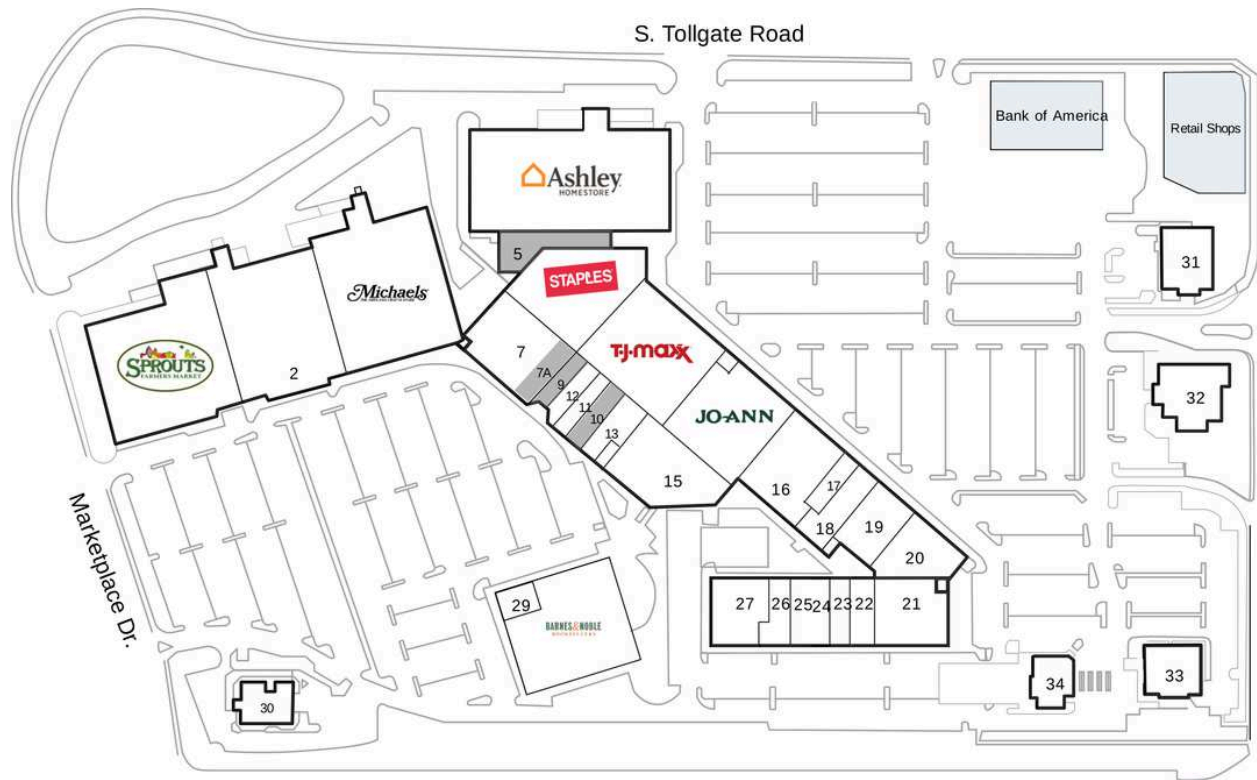

# Tollgate Marketplace

1 Sprouts Farmers Market	33,069 SF	14 JoAnn Fabric & Crafts	46,000 SF
2 HomeSense	30,000 SF	15 Party City	14,351 SF
3 Michaels	35,000 SF	16 Ulta	10,990 SF
4 Ashley Furniture	40,400 SF	17 Hair Cuttery	2,365 SF
<b>5 AVAILABLE</b>	4,282 SF	18 Sakura Japanese Steakhouse	5,380 SF
6 Staples	20,285 SF	19 Rack Room Shoes	6,980 SF
7 Cork Wine & Spirits	9,428 SF	20 Men's Wearhouse	6,906 SF
<b>7A AVAILABLE</b>	2,072 SF	21 Pier 1 Imports	9,920 SF
8 T.J. Maxx	27,769 SF	22 Noodles & Company	3,000 SF
<b>9 AVAILABLE</b>	1,680 SF	23 Firehouse Subs	3,000 SF
<b>10 AVAILABLE</b>	1,230 SF	24 Saladworks	2,047 SF
11 Sally Beauty Supply	1,600 SF	25 Howard Bank	2,246 SF
12 Great Clips	1,230 SF	26 Children's Urgent Care	3,500 SF
13 Only Nails	3,900 SF	27 TGI Friday's	7,041 SF

# Tollgate Marketplace

---

28 Barnes & Noble	23,115 SF	32 Red Lobster	8,356 SF
29 Gong Cha	1,200 SF	33 Miller's Ale House	6,360 SF
30 Boston Market	5,200 SF	34 Wells Fargo	4,044 SF
31 Outback Steakhouse	6,200 SF		