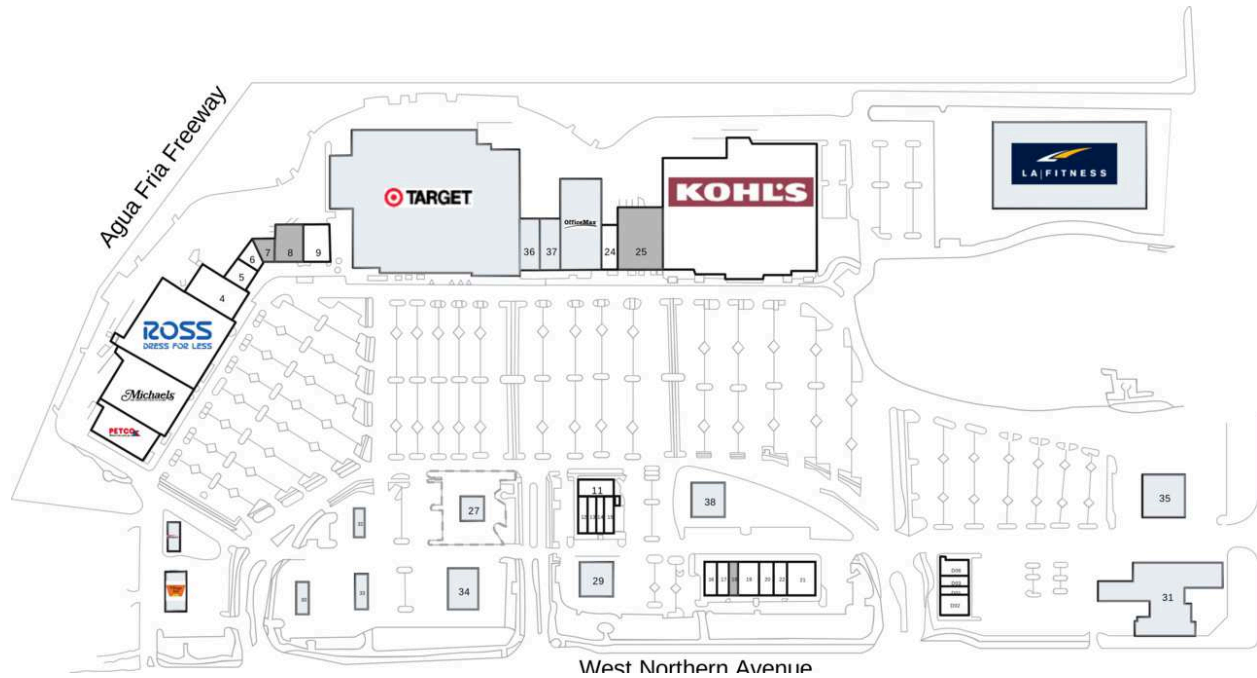

# Peoria Crossing

D01 Noe's Barbershop	1,050 SF	11 PT Noodles	4,500 SF
D02 Verizon Wireless	4,000 SF	12 GameStop	1,500 SF
D03 Tastera	1,575 SF	13 Great Clips	1,405 SF
D06 Leslie's Swimming Pool Supplies	2,800 SF	14 Southwest Finance LLC	1,412 SF
1 Petco	15,216 SF	15 T-Mobile	1,200 SF
2 Michaels	24,063 SF	16 Panda Express	2,205 SF
3 Ross Dress for Less	30,171 SF	17 Julie's Nails & Spa	1,300 SF
4 Famous Footwear	10,030 SF	<b>18 AVAILABLE</b>	1,474 SF
5 Sally Beauty Supply	1,200 SF	19 Bright Now Dental	3,034 SF
6 Hollywood Beauty	1,269 SF	20 Quiznos Classic Subs	1,400 SF
<b>7 AVAILABLE</b>	4,042 SF	21 Ono Hawaiian BBQ	2,705 SF
<b>8 AVAILABLE</b>	8,000 SF	22 Supercuts	1,202 SF
9 Dollar Tree	8,000 SF	24 Catherines	4,050 SF
10 Kohl's	88,408 SF	<b>25 AVAILABLE</b>	10,793 SF

# Peoria Crossing

---

27 Simon CRE Harley II, LLC

28 Target

29 Bank of America

30 Taco Bell

31 TNT Car Wash & Quick Lube

32 Wienerschnitzel

33 Carl's Jr.

34 Applebee's

35 AutoZone

**36 AVAILABLE**

**37 AVAILABLE**

38 Streets of New York

39 Office Max

40 LA Fitness

41 Village Inn

42 Pep Boys