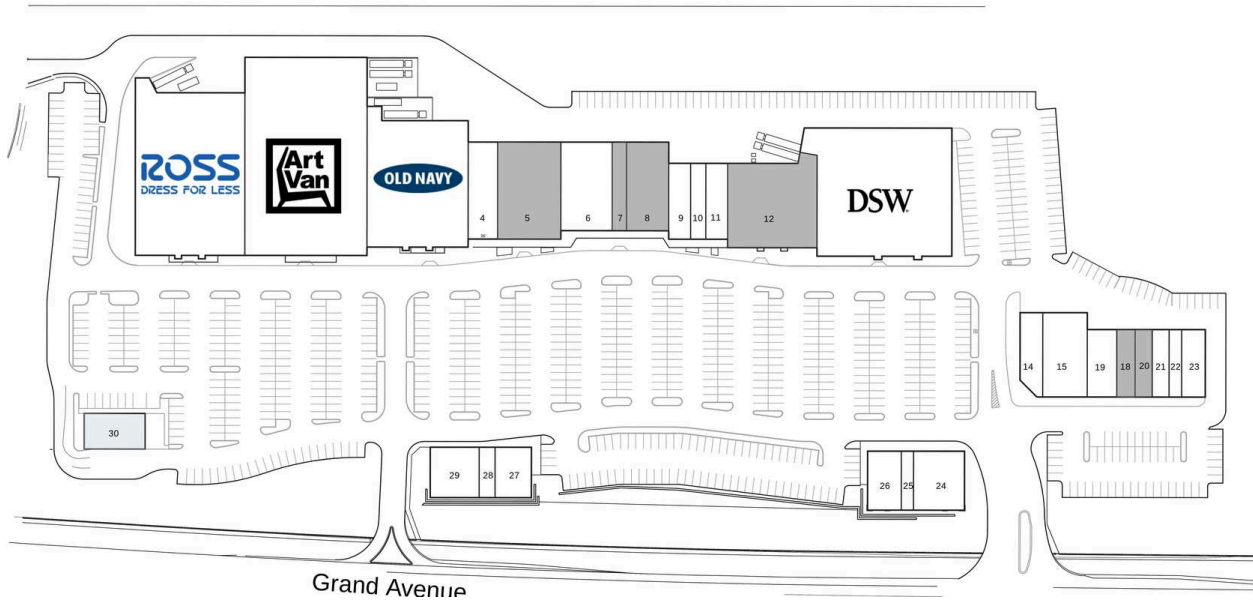

# Gurnee Town Center

1 Ross Dress for Less	25,090 SF	15 Men's Wearhouse	5,150 SF
2 Art Van Furniture	34,000 SF	<b>18 AVAILABLE</b>	1,360 SF
3 Old Navy	18,301 SF	19 Giordano's	3,200 SF
4 America's Best Contacts & Eyeglasses	3,972 SF	<b>20 AVAILABLE</b>	1,600 SF
<b>5 AVAILABLE</b>	8,615 SF	21 Cold Stone Creamery	1,600 SF
6 Hallmark	6,405 SF	22 Supercuts	1,200 SF
<b>7 AVAILABLE</b>	1,785 SF	23 Panda Express	2,240 SF
<b>8 AVAILABLE</b>	5,250 SF	24 Salon Bliss	4,250 SF
9 Earthly Goods	2,300 SF	25 Stone Cabinet Works	1,044 SF
10 Nothing Bundt Cakes	1,600 SF	26 AT&T	2,800 SF
11 Bath & Body Works	2,340 SF	27 ATI Physical Therapy	2,700 SF
<b>12 AVAILABLE</b>	10,840 SF	28 Cali Nails	1,000 SF
13 DSW Shoe Warehouse	24,878 SF	29 Carhartt	3,427 SF
14 Starbucks Coffee	2,500 SF	30 First American Bank	