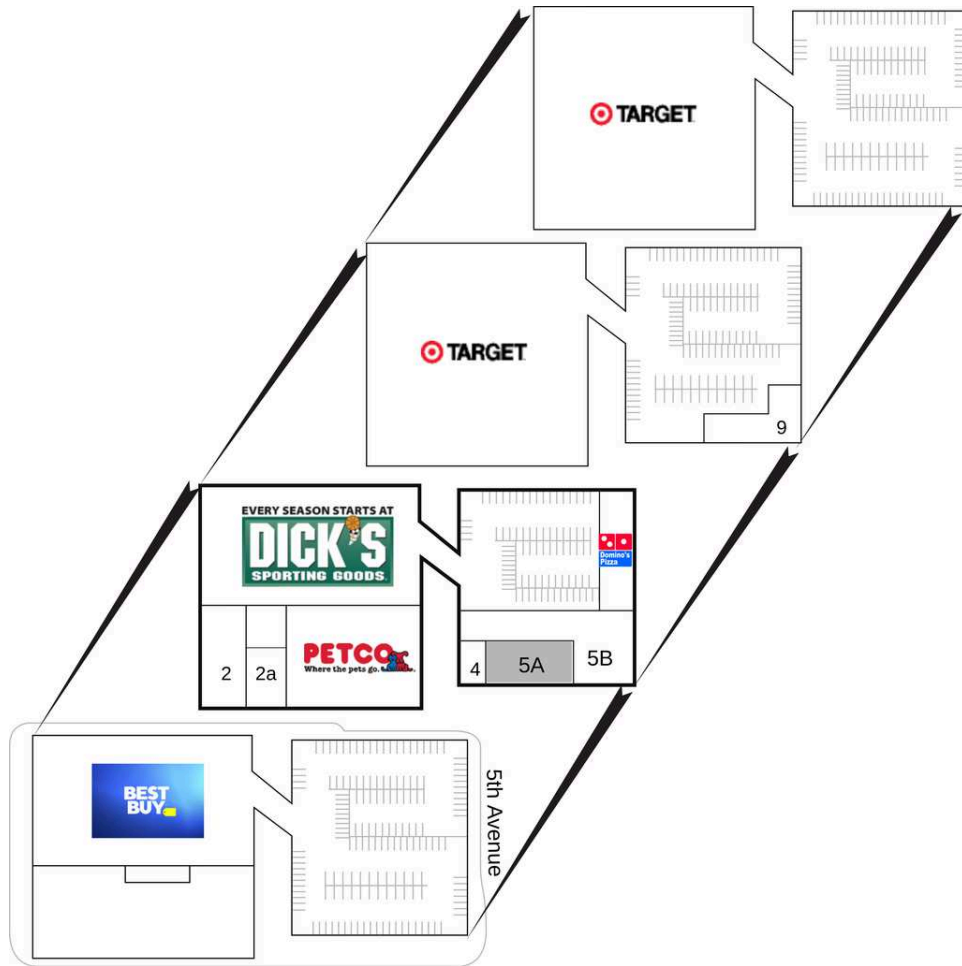

# Northgate North

1 Best Buy	51,202 SF	5B Northwest Eye Surgeons	22,358 SF
2 NGate Buffet	5,636 SF	6 Domino's Pizza	3,110 SF
2a Jenny Craig	2,718 SF	7 Dick's Sporting Goods	46,338 SF
3 Petco	15,411 SF	9 Sola Salon	5,089 SF
4 Poke Restaurant	1,315 SF	10a Target	73,791 SF
<b>5A AVAILABLE</b>	4,000 SF	10b Target	73,791 SF