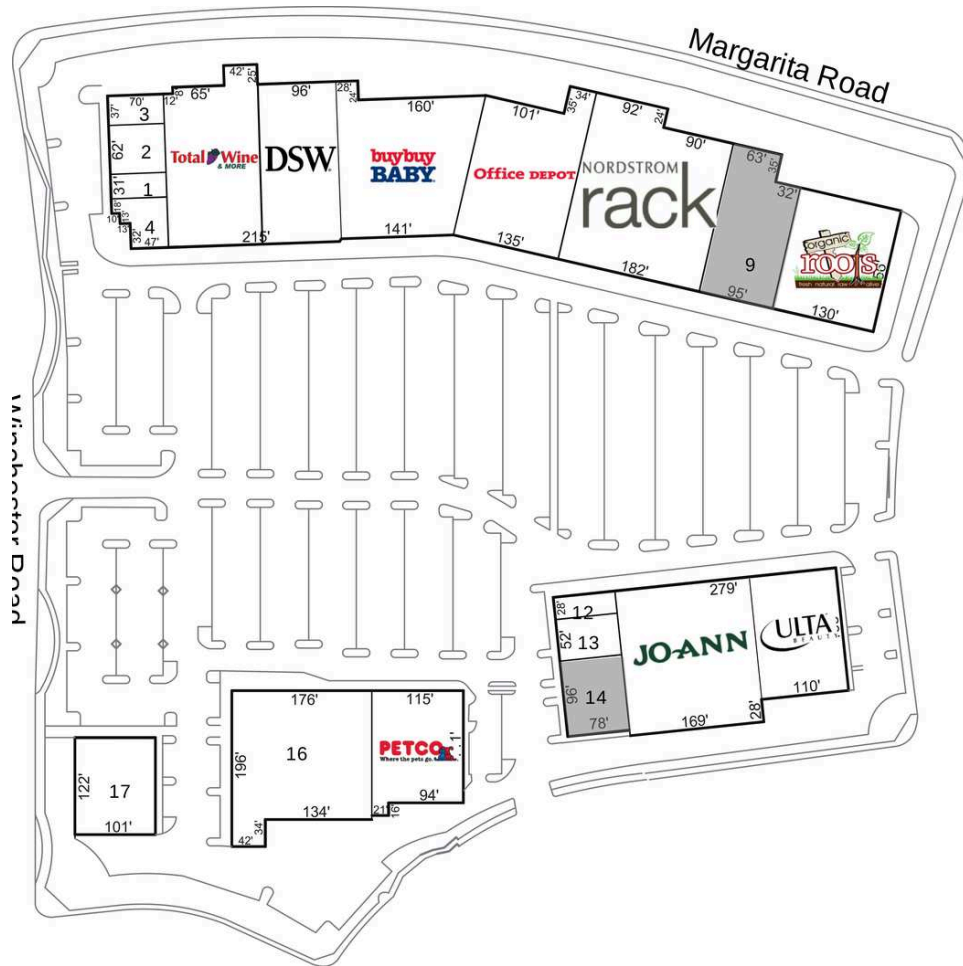

# Commons at Temecula

1 Rock N' Jenny's	2,033 SF	10 Organic Roots	18,537 SF
2 Leslie's Swimming Pool Supplies	3,505 SF	11 JoAnn Fabric & Crafts	35,106 SF
3 Curry Leaf	2,575 SF	11a Ulta	11,446 SF
4 Five Guys Burgers & Fries	3,335 SF	12 GameStop	1,585 SF
5 Total Wine & More	22,308 SF	13 SoCal Games and Comics	3,224 SF
5a DSW Shoe Warehouse	18,982 SF	<b>14 AVAILABLE</b>	5,660 SF
6 buybuy Baby	28,897 SF	15 Petco	15,961 SF
7 Office Depot	25,127 SF	16 Pacific Sales	28,445 SF
8 Nordstrom Rack	35,700 SF	17 Party City	12,000 SF
<b>9 AVAILABLE</b>	18,000 SF		