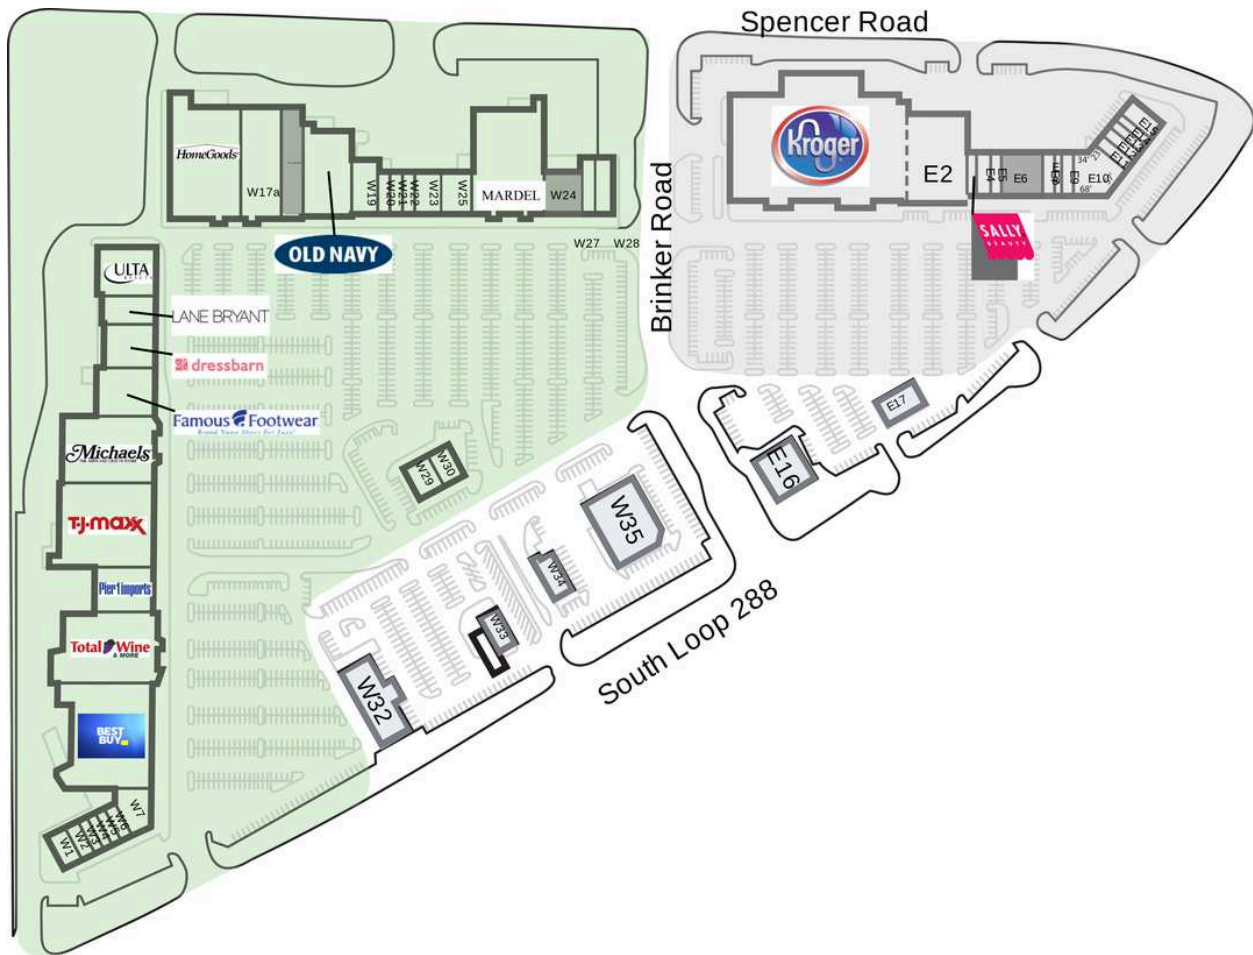

Denton Crossing

E1 Kroger		E7 Weight Watchers	1,600 SF
E10 Buffalo Wild Wings	6,300 SF	E8 Hotworx	1,500 SF
E11 CBD Plus USA	1,500 SF	E9 Advance America	1,440 SF
E12 TD Ameritrade	1,500 SF	W1 Chipotle Mexican Grill	2,578 SF
E13 Fantasy Nails	1,200 SF	W10 Pier 1 Imports	9,500 SF
E14 Sport Clips	1,400 SF	W11 TJ Maxx	28,000 SF
E15 J Sushi	2,504 SF	W12 Michaels	21,163 SF
E16 First State Bank		W13 Famous Footwear	10,000 SF
E17 Kroger Fuel Station		W14 Dressbarn	8,000 SF
E2 Kroger Expansion	22,186 SF	W15 Lane Bryant	5,000 SF
E3 Sally Beauty Supply	1,600 SF	W16 Ulta	9,960 SF
E4 H&R Block	2,000 SF	W17 HomeGoods	26,013 SF
E5 T-Mobile	1,873 SF	W17a DSW	16,000 SF
E6 AVAILABLE	6,000 SF	W17B AVAILABLE	7,987 SF

Denton Crossing

W18 Old Navy	14,800 SF	W3 Pack N Mail	1,200 SF
W19 Maurices	5,000 SF	W30 AAA Texas	3,670 SF
W2 Wing Pit	1,807 SF	W32 Golden Corral	
W20 Motherhood Maternity	2,000 SF	W33 Popeye's	
W21 Sweet Basil - Thai Bistro	2,000 SF	W34 Whataburger	
W22 Davanti Salon	2,000 SF	W35 Walgreens	
W23 Carter's	4,250 SF	W4 Happy Nail Spa	1,297 SF
W24 AVAILABLE	5,480 SF	W5 Yogurt Story	1,207 SF
W25 Justice	3,780 SF	W6 Jersey Mike's Subs	1,818 SF
W26 Mardel Christian Bookstore	25,100 SF	W7 Mattress Firm	4,553 SF
W27 VIP Nail Lounge	2,500 SF	W8 Best Buy	30,000 SF
W28 The Egg & I	3,502 SF	W9 Total Wine & More	24,000 SF
W29 Fuddruckers	5,930 SF		