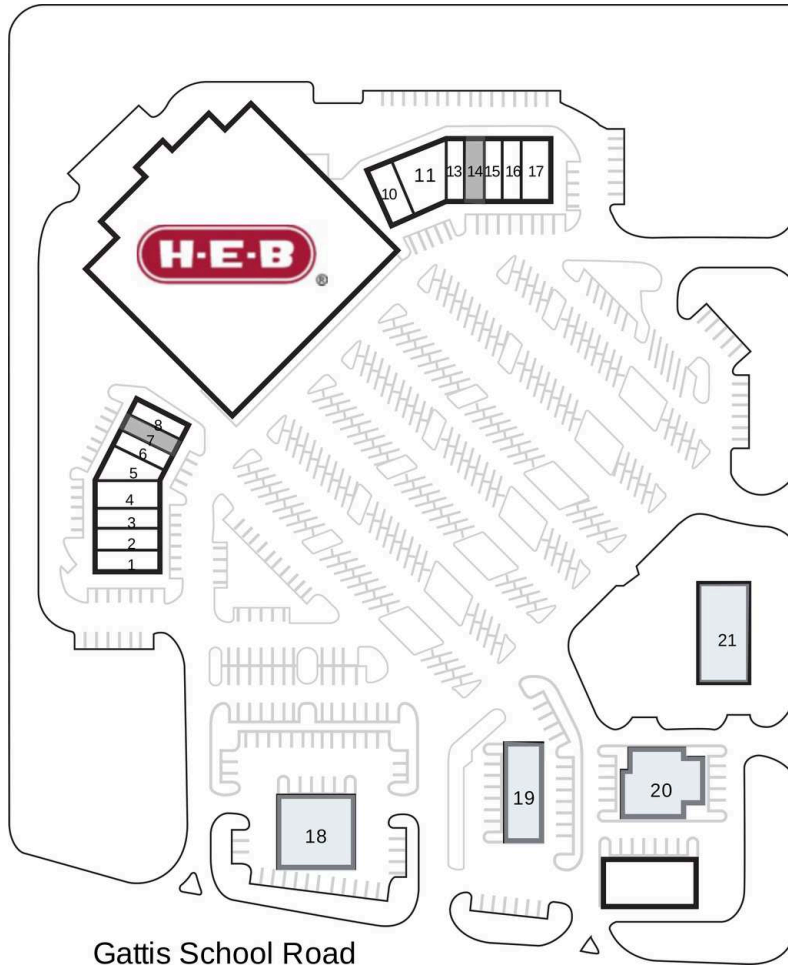

Shops At Forest Commons

1 Pro Nails and Spa	2,645 SF	11 Petco	5,085 SF
2 Cost Cutters	1,522 SF	13 Fleet Feet Sports	2,226 SF
3 Thai Spoon	2,721 SF	14 AVAILABLE	1,442 SF
4 Refresh Dental	2,228 SF	15 Reid's Cleaners	1,242 SF
5 Nail and Skin	1,362 SF	16 Subway	1,602 SF
6 H&R Block	1,282 SF	17 Urgent Care For Kids	4,000 SF
7 AVAILABLE	1,522 SF	18 BBVA Compass Bank	
8 Moon Dance Wine & Spirits	3,162 SF	19 Jack in the Box	
9 HEB		20 HEB Gas Station	
10 HEB Curbside	2,684 SF	21 Zaxby's	