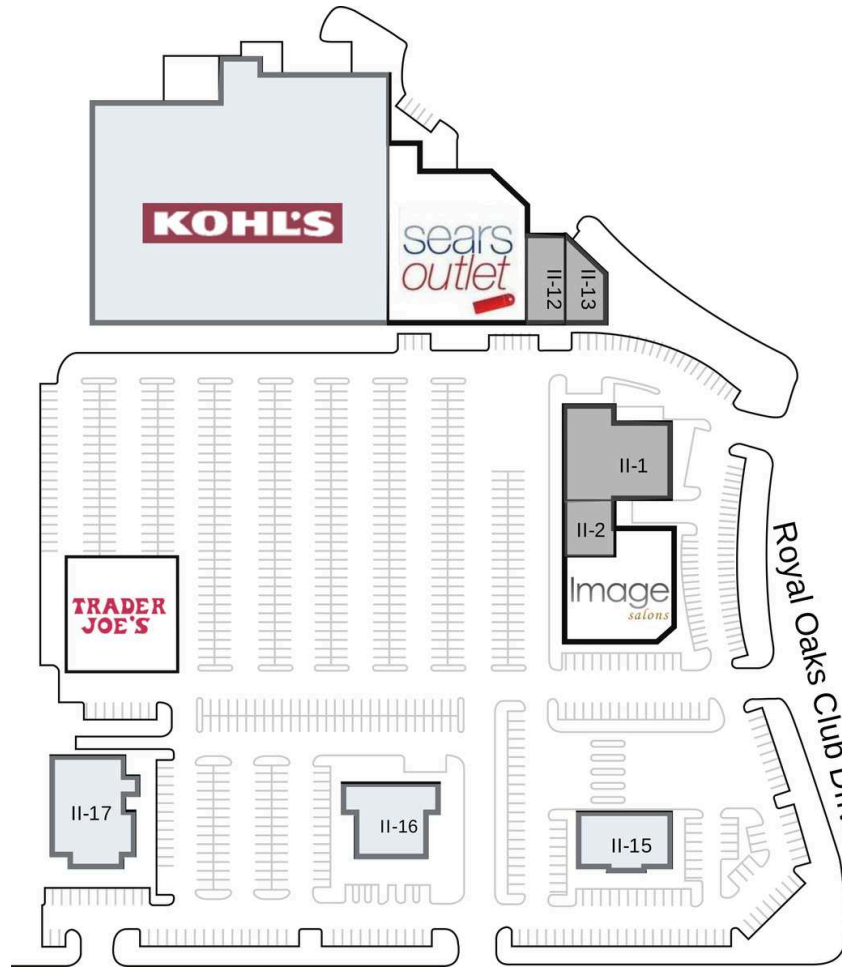

# Royal Oaks Village II

<b>II-1 AVAILABLE</b>	10,847 SF	II-16 PF Chang's	
II-11 Sears Outlet Stores	26,024 SF	II-17 Beer Nation	
<b>II-12 AVAILABLE</b>	4,194 SF	<b>II-2 AVAILABLE</b>	3,713 SF
<b>II-13 AVAILABLE</b>	3,250 SF	II-5 Image Salons	11,783 SF
II-14 Kohl's		III-1 Trader Joe's	
II-15 Capital One			