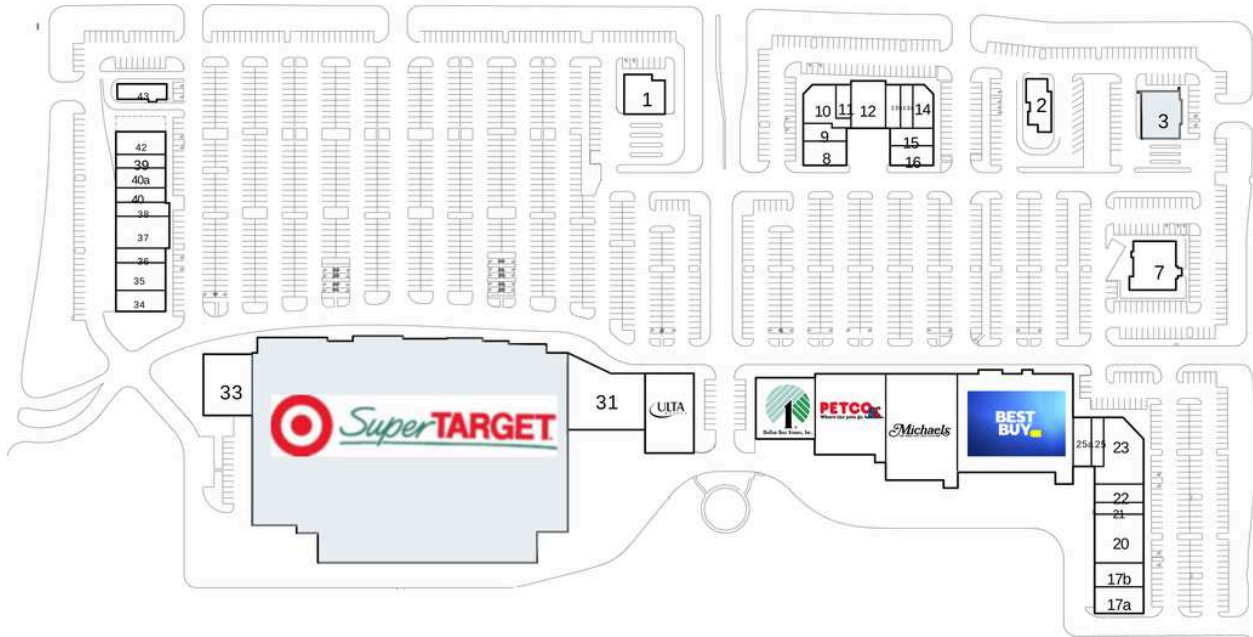

# Parkway Towne Crossing

1 Wells Fargo	4,030 SF	17a Frisco ENT for Children	2,680 SF
2 Chick-fil-A		17b Crush Taco	2,810 SF
3 Bank of America		20 Salon Boutique	10,000 SF
7 Chili's	5,700 SF	21 Distinctively Hers	1,600 SF
8 Massage Envy	3,200 SF	22 Sandy's Dancewear Too	2,111 SF
9 Sweet Frog	1,325 SF	23 Mattress Firm	4,000 SF
10 Cristina's Mexican Restaurant	3,643 SF	25 Pizza Hut	1,600 SF
11 GNC	1,388 SF	25a Brain Balance of Frisco	2,998 SF
12 Eldorado Smiles	4,200 SF	26 Best Buy	31,075 SF
13a Vitality Bowls	1,269 SF	27 Michaels	20,231 SF
13b European Wax Center	1,800 SF	28 Petco	15,003 SF
14 Palm Beach Tan	2,875 SF	29 Dollar Tree	9,500 SF
15 Which Wich	1,700 SF	30 Ulta	10,005 SF
16 Verizon Wireless	1,809 SF	31 Tuesday Morning	11,024 SF

# Parkway Towne Crossing

---

33 Premier Grilling	8,000 SF	39 Health Source Chiropractic	1,760 SF
34 Style Floors	2,500 SF	40 Sally Beauty Supply	1,655 SF
35 Pediatric Urgent Care Center	4,136 SF	40a Pearle Vision	2,710 SF
36 Sport Clips	1,280 SF	42 Sherwin Williams	3,500 SF
37 Deluxe Nails & Spa	4,000 SF	43 Coffee 'N Cream	1,750 SF
38 Kumon Learning	1,612 SF	50 Super Target	