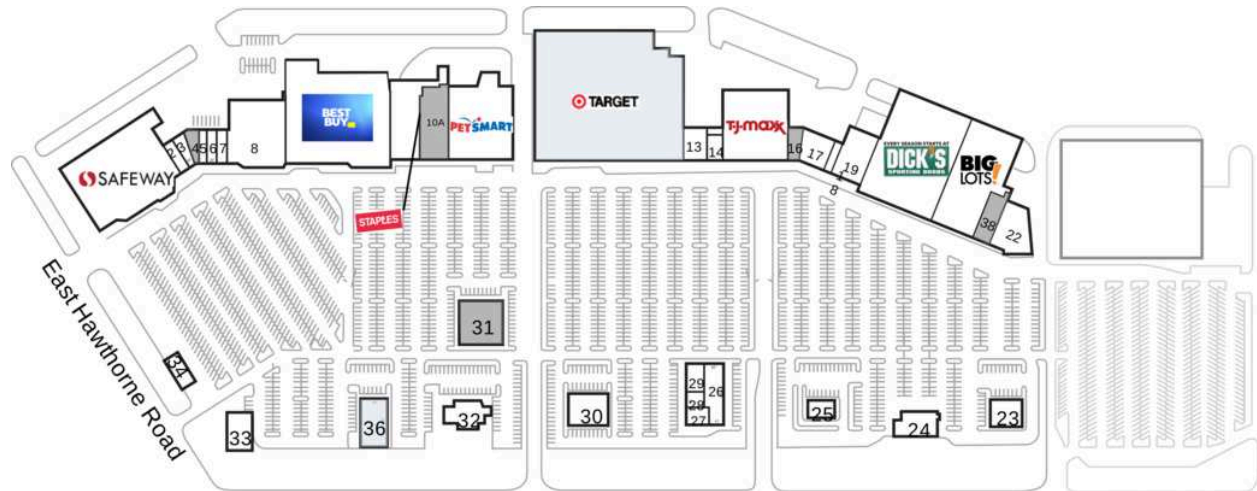

Northpointe Plaza

1 Safeway	47,000 SF	15 TJ Maxx	24,894 SF
2 Mathnasium	1,600 SF	16 AVAILABLE	2,764 SF
3 American Family Insurance	1,625 SF	17 America's Best Contacts & Eyeglasses	4,500 SF
4 AVAILABLE	3,426 SF	18 European Wax Center	1,500 SF
5 Great Clips	1,600 SF	19 HobbyTown USA	9,000 SF
6 Menchie's	1,600 SF	20 Dick's Sporting Goods	45,661 SF
7 Mother's Cupboard Nutrition	1,600 SF	21 Big Lots	30,877 SF
8 Total Wine & More	22,631 SF	22 Canaan Buffet	10,172 SF
9 Best Buy	45,000 SF	23 Chase Bank	4,500 SF
10 Staples	14,459 SF	24 Applebee's	5,250 SF
10A AVAILABLE	10,897 SF	25 Taco Bell	3,000 SF
11 PetSmart	26,175 SF	26 Famous Footwear	7,560 SF
13 Bath & Body Works	5,355 SF	27 Azteca Mexican Restaurant	5,275 SF
14 Sally Beauty Supply	1,778 SF	28 Lease Pending	1,000 SF

Northpointe Plaza

29 Foxy Nails	1,840 SF	34 Papa John's Pizza	1,250 SF
30 Olive Garden	7,441 SF	35 Target	
31 AVAILABLE	10,000 SF	36 Pizza Hut	
32 Red Robin	6,469 SF	38 AVAILABLE	5,677 SF
33 Safeway Fuel Station	4,000 SF		