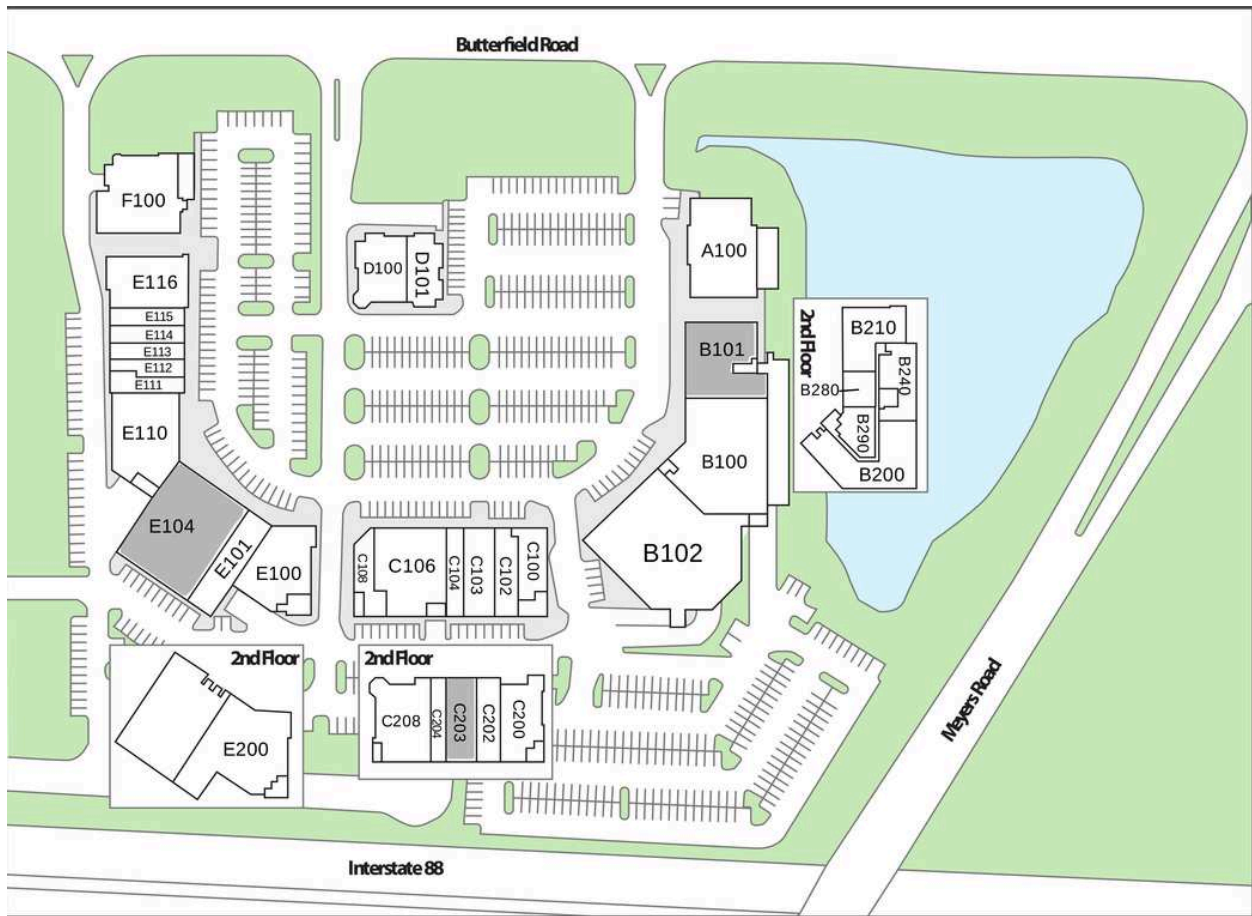

Oak Brook Promenade

A100 McCormick & Schmick's	8,179 SF	C108 Anna Marek Fine Jewelry	2,161 SF
B100 La Barra	8,648 SF	C200 LCA Vision	5,054 SF
B101 AVAILABLE	7,441 SF	C202 Edelman Financial Engines	2,467 SF
B102 Ferguson	19,696 SF	C203 AVAILABLE	4,363 SF
B200 TricorBraun	9,038 SF	C204 Body MedSpa	2,074 SF
B210 TricorBraun	4,680 SF	C208 Phenix Salon Suites	6,984 SF
B240 DuPage Medical	4,362 SF	D100 Helzberg Diamonds	3,570 SF
B280 Delos Therapy	1,314 SF	D101 Sleep Number	3,441 SF
B290 GolfTec	2,279 SF	E100 One Medical	5,937 SF
C100 The Wine Cellar	2,372 SF	E101 Xfinity	5,902 SF
C102 Murray Irish Outfitters	2,326 SF	E104 AVAILABLE	18,351 SF
C103 LeChar Beauty Spa	2,926 SF	E110 Jos. A Bank	6,744 SF
C104 Allen Edmonds	2,304 SF	E111 BURGERim	1,607 SF
C106 Labriola Café	7,098 SF	E112 Beal Bank	1,411 SF

Oak Brook Promenade

E113 Wet Nose	1,514 SF	E116 Blueberry Hill Breakfast Café	4,965 SF
E114 Magic Nails	1,587 SF	E200 Fusion Learning	13,525 SF
E115 Omaha Steaks	1,639 SF	F100 Kona Grill	6,998 SF