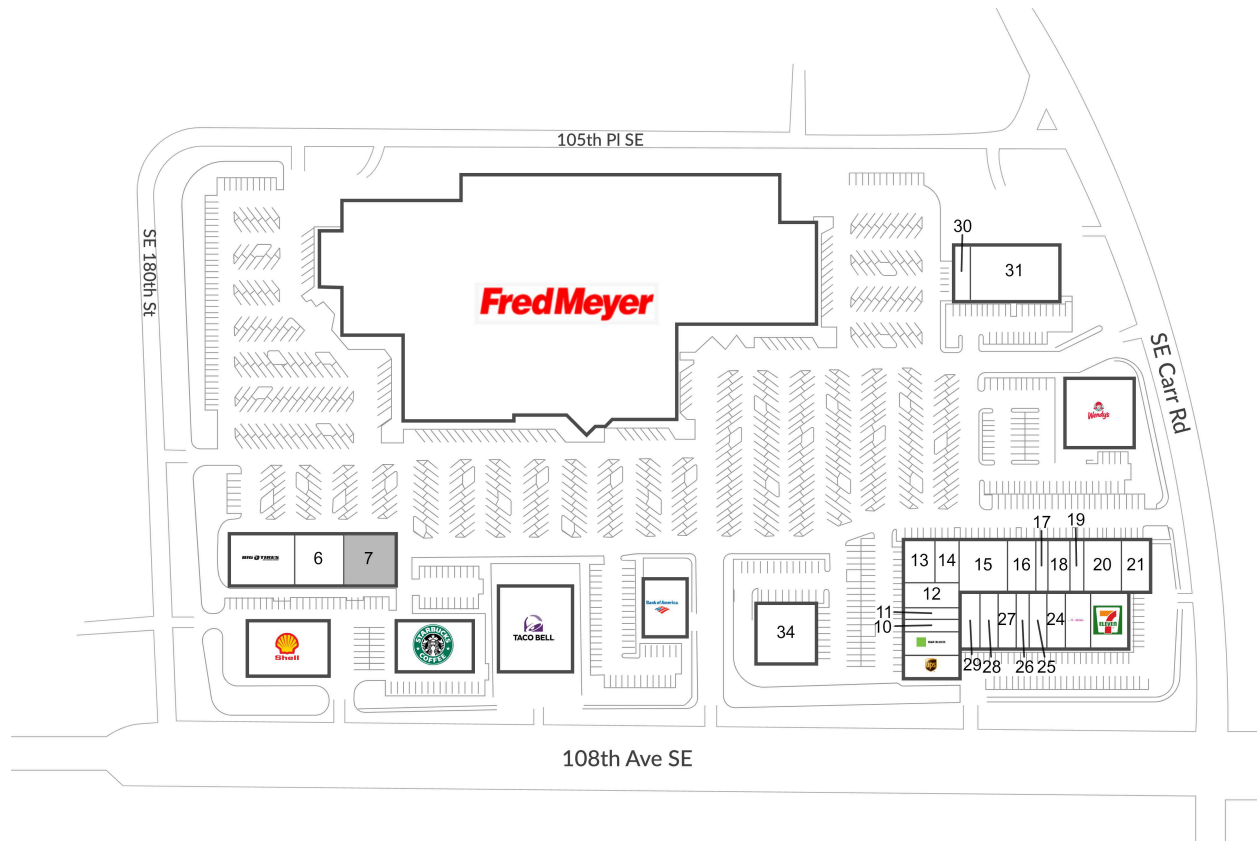

North Benson Center

1 Shell Gas	3,200 SF	15 5 Hermanos Family Mexican Restaurant	4,300 SF
2 Starbucks Coffee	2,596 SF	16 30/10 Weight Loss	2,241 SF
3 Bank of America	3,182 SF	17 Teriyaki Express	950 SF
4 Wendy's	4,000 SF	18 Metro PCS	1,665 SF
5 Big O Tires	4,400 SF	19 Great Clips	1,000 SF
6 G&G Auto Detail	2,700 SF	20 Rent-A-Center	3,594 SF
7 AVAILABLE	2,925 SF	21 Romio's Pizza	2,006 SF
8 The UPS Store	1,800 SF	22 7-Eleven	3,000 SF
9 H&R Block	1,800 SF	23 T-Mobile	2,000 SF
10 Kumon Learning Center	900 SF	24 Boeing Employee Credit Union (BECU)	2,385 SF
11 Any Lab Test Now	900 SF	25 Allstate	1,300 SF
12 Music & Arts	1,800 SF	26 Diamond Nails	975 SF
13 Modern Acupuncture	1,775 SF	27 Vision Plus	1,300 SF
14 The Joint	1,200 SF	28 Subway	1,300 SF

North Benson Center

29 Jackson Hewitt Tax Services	1,300 SF	32 Taco Bell
30 Dr. Kaya Hasanoglu	810 SF	33 Fred Meyer
31 Valley Medical Center	7,150 SF	34 Fred Meyer Fuel Center