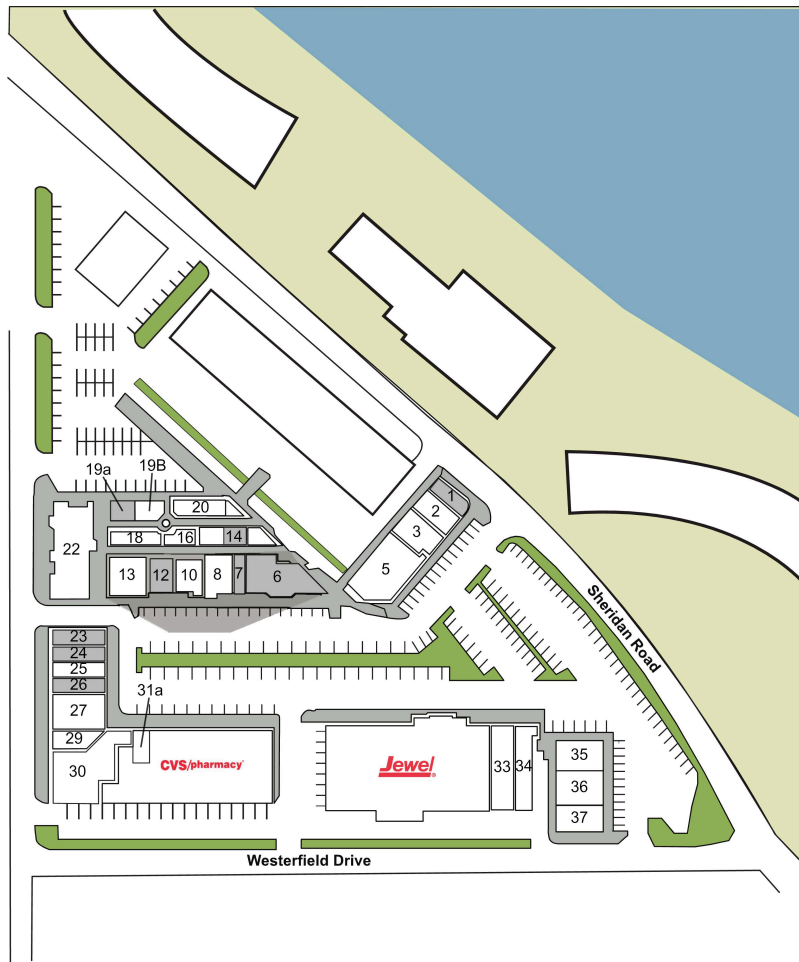

Plaza del Lago

1 AVAILABLE	1,168 SF	19B Matthew Dolce, D.D.S.	830 SF
2 Hanig's Footwear	1,409 SF	20 Elite Wellness Center	1,888 SF
3 Char Crews	1,818 SF	22 John Plunkett Interiors	5,600 SF
5 Convito Café & Market	4,375 SF	23 AVAILABLE	1,960 SF
6 AVAILABLE	3,240 SF	24 AVAILABLE	1,120 SF
7 AVAILABLE	780 SF	25 Vibrato	1,120 SF
8 Chantilly Lace	1,524 SF	26 AVAILABLE	1,060 SF
10 Tres Bien Nails	1,488 SF	27 La Colonna	2,240 SF
12 AVAILABLE	2,246 SF	29 Plaza del Lago Cleaners	2,076 SF
13 Weight Watchers	1,570 SF	30 Yellow Bird	4,118 SF
14 AVAILABLE	1,252 SF	31 CVS Pharmacy	12,700 SF
16 Dimavera Hair Salon	900 SF	31a NorthShore University Health Systems	11,325 SF
18 Philip E. Cook, D.D.S	1,132 SF	32 Jewel	21,085 SF
19A AVAILABLE	730 SF	33 Burhop's Seafood	2,600 SF

Plaza del Lago

34 Big City Optical	1,300 SF	36 Runner's Edge	2,106 SF
35 Starbucks Coffee	2,053 SF	37 Fannie May	1,400 SF