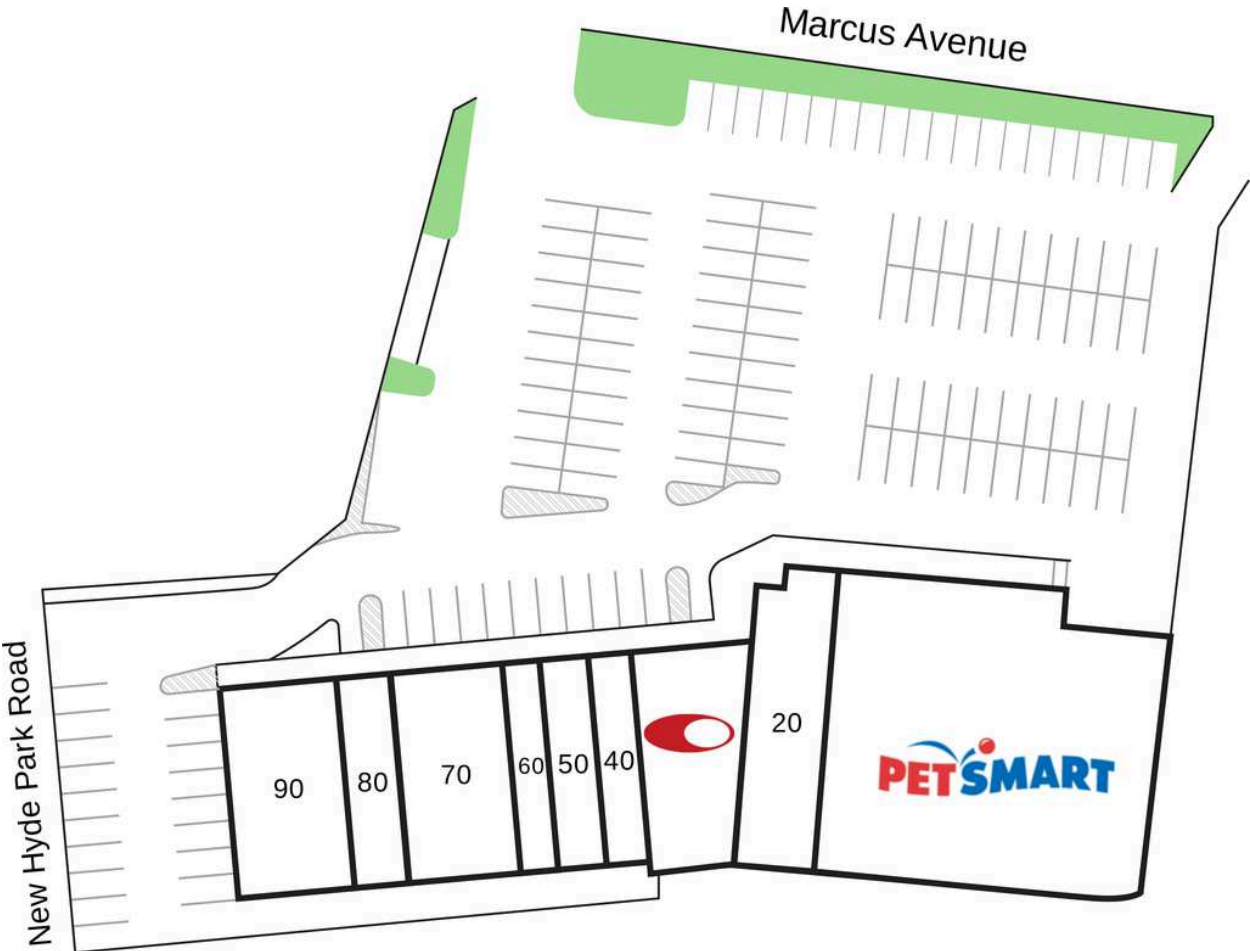

New Hyde Park Shopping Center

10 PetSmart	13,507 SF	60 Stretch Lab	1,158 SF
20 Chop't	3,446 SF	70 Dos Toros	3,050 SF
30 Smashburger	2,949 SF	80 Club Pilates	1,820 SF
40 Win Hou Restaurant Corporation	1,203 SF	90 Nassau Educators Federal Credit Union	3,600 SF
50 European Wax Center	1,589 SF		