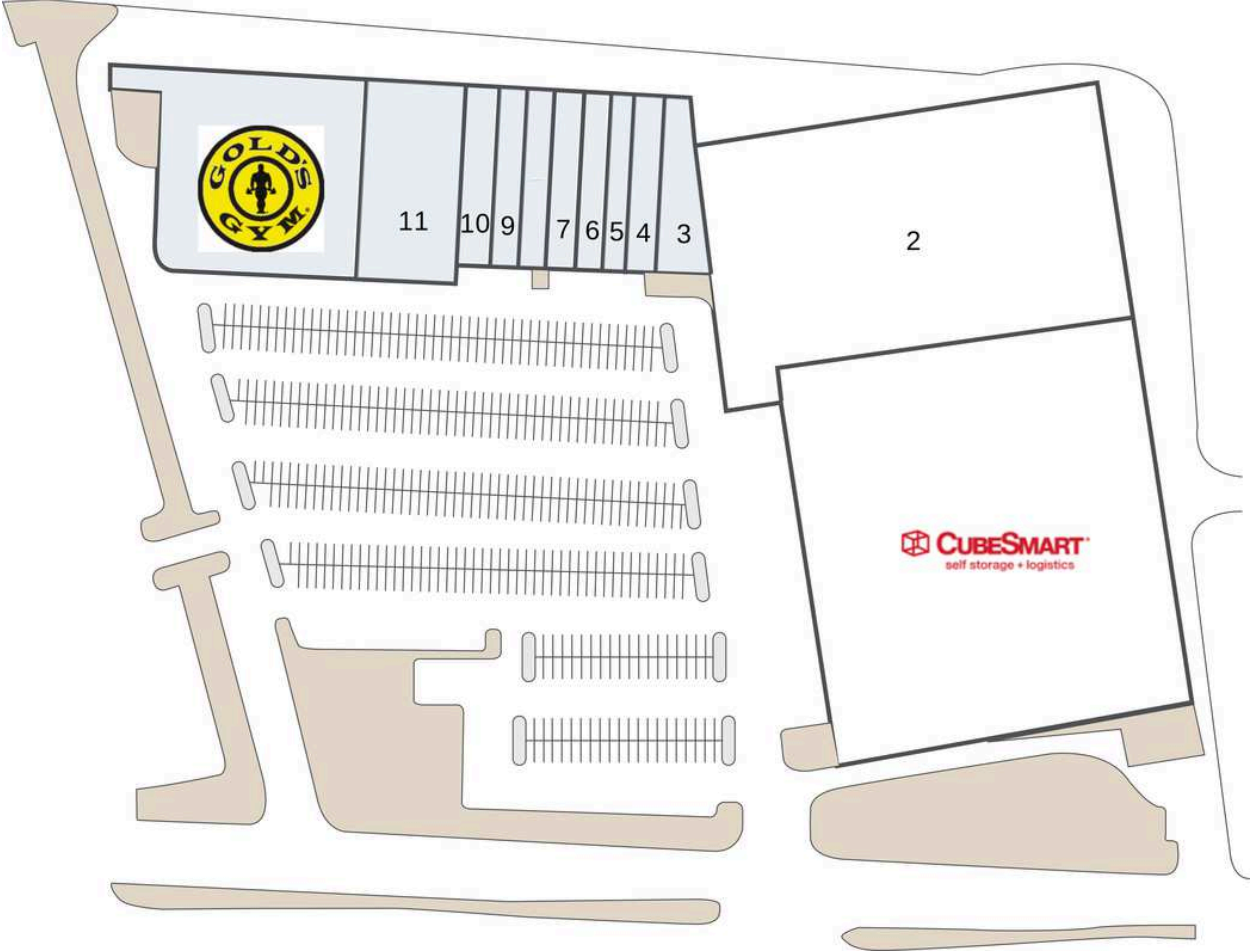

# Merrifield Town Center II

- |                         |           |                           |
|-------------------------|-----------|---------------------------|
| 1 Cube Smart            | 75,000 SF | 7 Uncle Liu's Hot Pot     |
| 2 Unique Thrift Store   | 75,835 SF | 8 Cosmo Prof              |
| 3 Available - Not Owned |           | 9 Available - Not Owned   |
| 4 Super Pollo           |           | 10 TD Karaoke             |
| 5 Ferguson              |           | 11 Great Wall Supermarket |
| 6 Available - Not Owned |           | 12 Gold's Gym             |