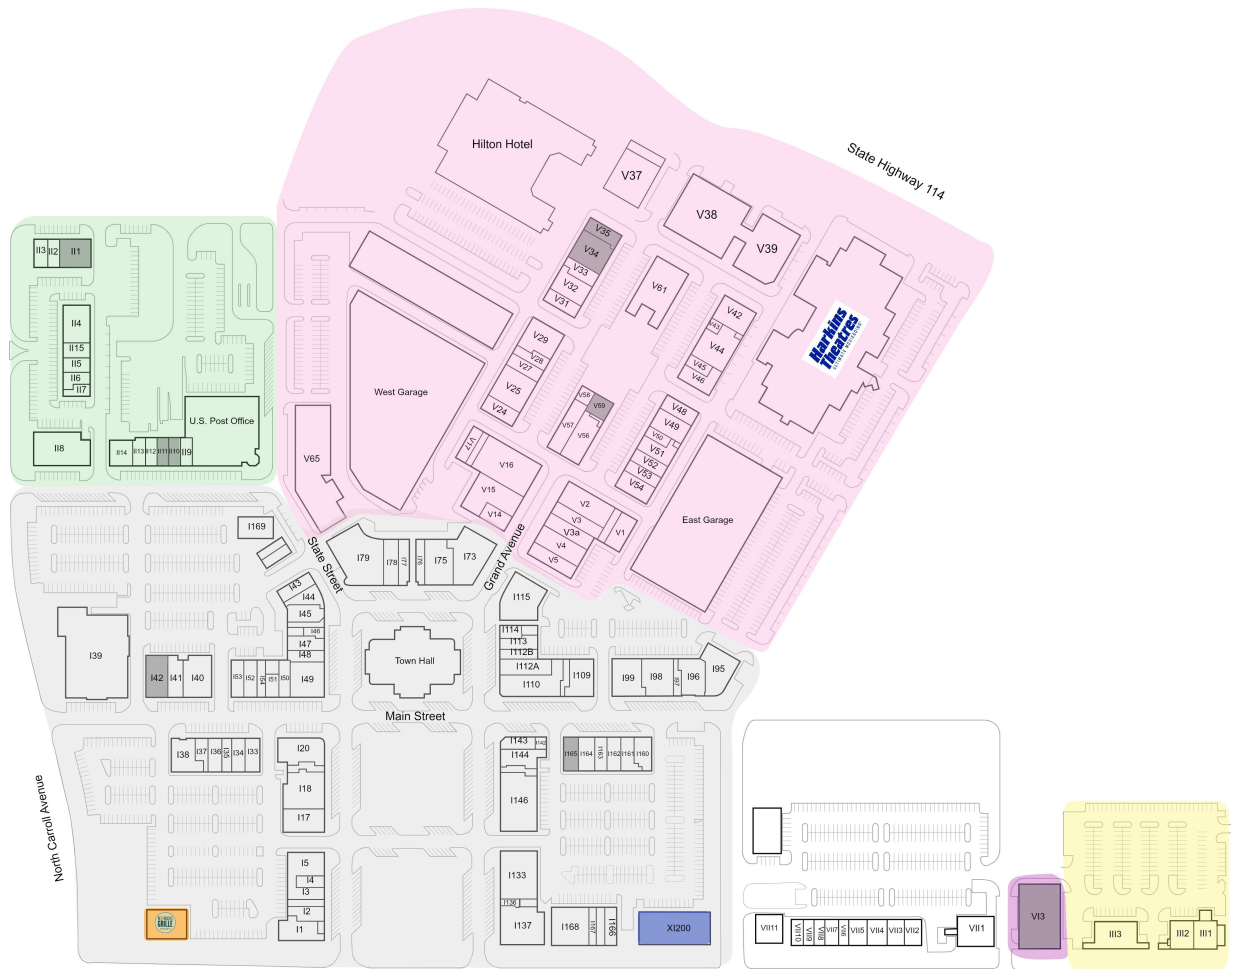

# Southlake Town Square

I1 Corner Bakery	4,223 SF	I146 GAP	9,699 SF
I109 Ann Taylor	4,252 SF	I160 James Avery Craftsman	2,491 SF
I110 Eddie Bauer	6,940 SF	I161 Everything But Water	2,046 SF
I112A Lululemon	2,007 SF	I162 Vera Bradley	2,134 SF
I112B True Religion	3,243 SF	I163 Yankee Candle	1,914 SF
I113 Lily Rain	2,359 SF	I164 Papyrus	2,480 SF
I114 Bluemercury	1,138 SF	<b>I165 AVAILABLE</b>	2,337 SF
I115 Brooks Brothers	7,086 SF	I166 Sprint	2,639 SF
I133 Victoria's Secret	7,913 SF	I167 Embree	2,231 SF
I136 Cho's Tailor	435 SF	I168 Sushi Zushi	5,784 SF
I137 Banana Republic	7,000 SF	I169 Z Gallerie	
I142 Milwaukee Joe's Gourmet Ice Cream	636 SF	I17 Soft Surroundings	4,398 SF
I143 Starbucks Coffee	1,867 SF	I18 Williams-Sonoma	6,522 SF
I144 Bath & Body Works	3,213 SF	I2 Gymboree	2,077 SF