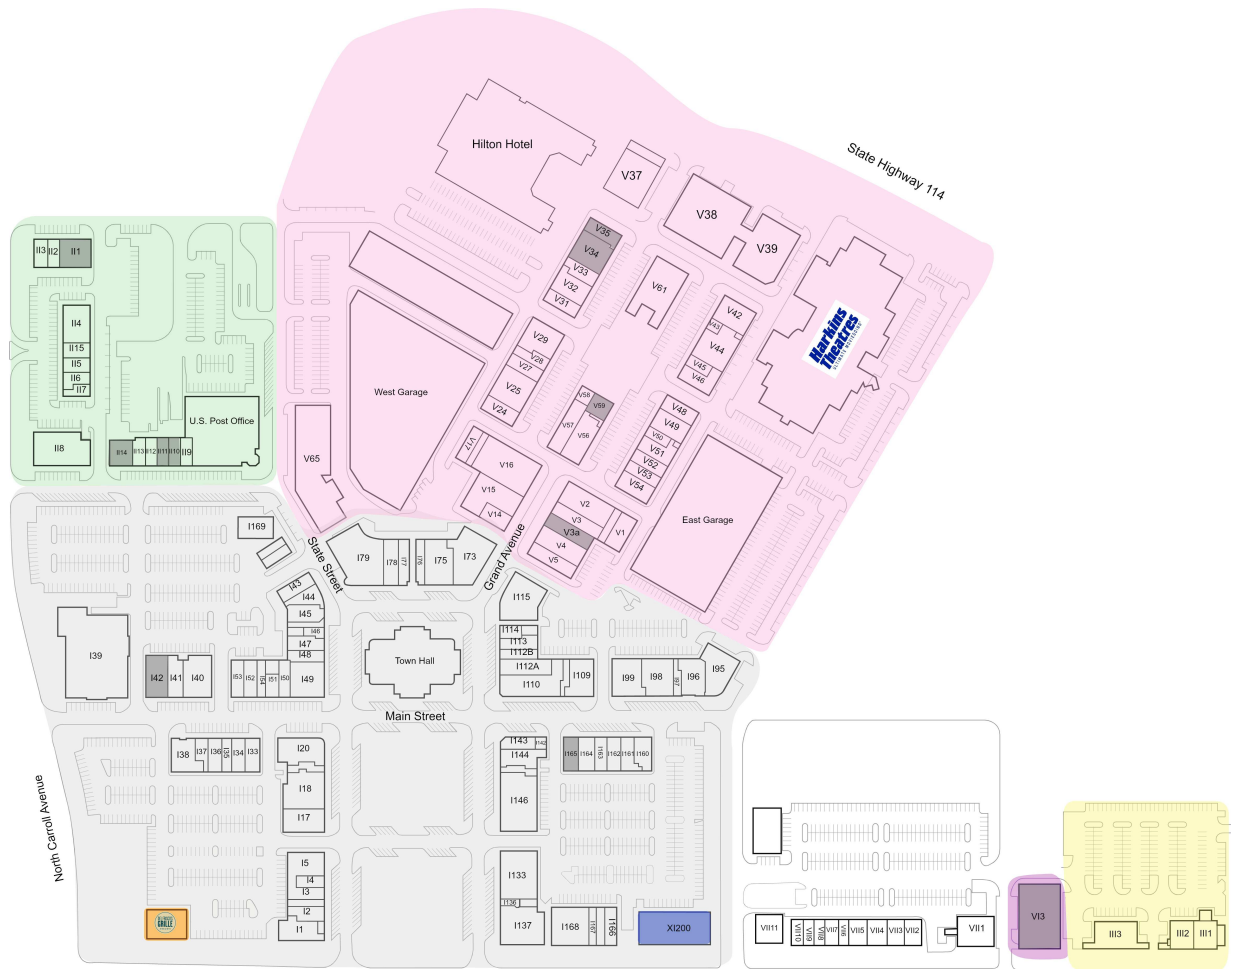

# Southlake Town Square

I1 Corner Bakery	4,223 SF	I146 GAP	9,699 SF
I109 Ann Taylor	4,252 SF	I160 James Avery Craftsman	2,491 SF
I110 Eddie Bauer	6,940 SF	I161 Everything But Water	2,046 SF
I112A Lululemon	2,007 SF	I162 Vera Bradley	2,134 SF
I112B True Religion	3,243 SF	I163 Yankee Candle	1,914 SF
I113 Lily Rain	2,359 SF	I164 Papyrus	2,480 SF
I114 Bluemercury	1,138 SF	<b>I165 AVAILABLE</b>	2,337 SF
I115 Brooks Brothers	7,086 SF	I166 Sprint	2,639 SF
I133 Victoria's Secret	7,913 SF	I167 Embree	2,231 SF
I136 Cho's Tailor	435 SF	I168 Sushi Zushi	5,784 SF
I137 Banana Republic	7,000 SF	I169 Z Gallerie	
I142 Milwaukee Joe's Gourmet Ice Cream	636 SF	I17 Soft Surroundings	4,398 SF
I143 Starbucks Coffee	1,867 SF	I18 Williams-Sonoma	6,522 SF
I144 Bath & Body Works	3,213 SF	I2 Gymboree	2,077 SF