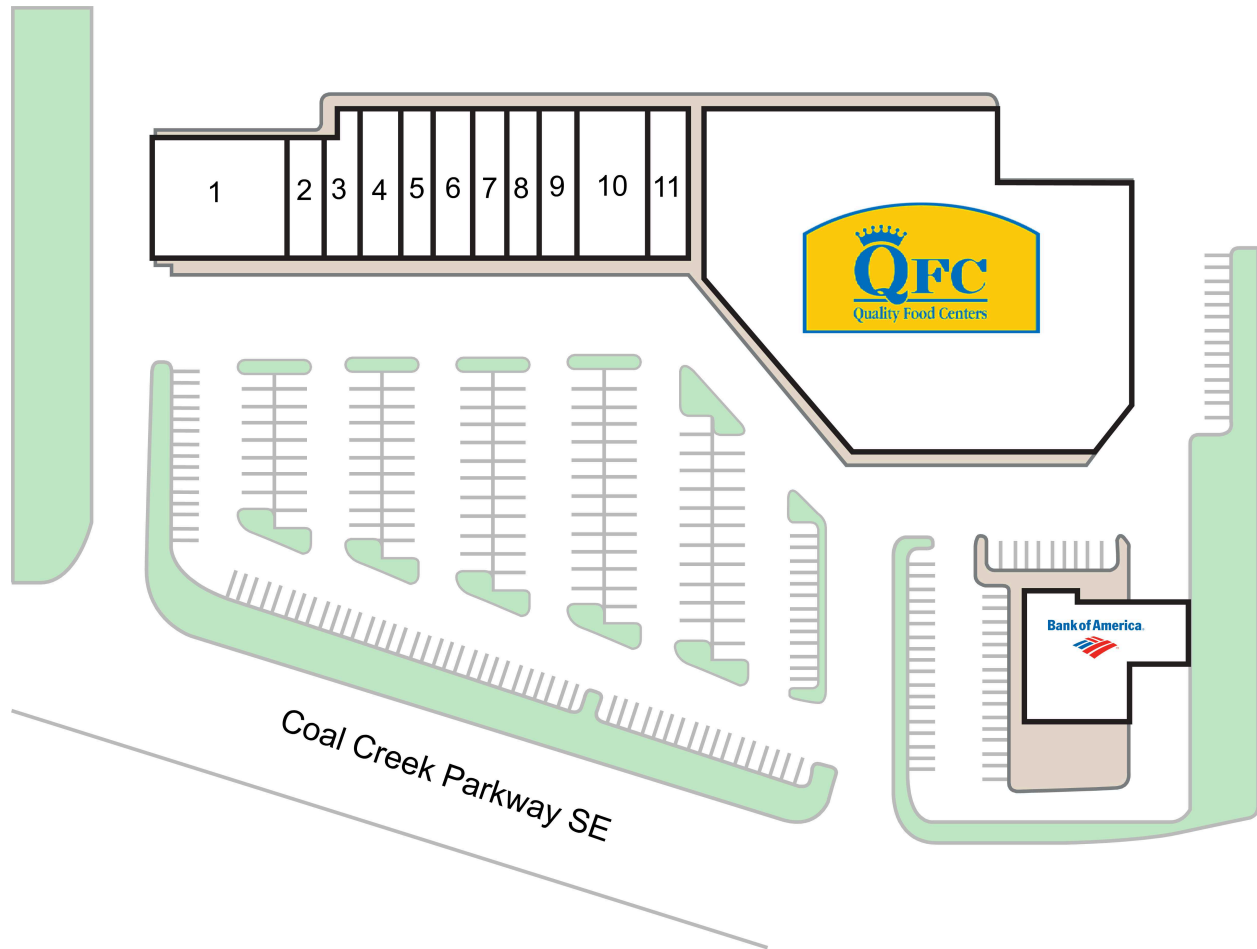

Coal Creek Marketplace

1 Tapatio Restaurant	3,748 SF	8 Yang's Kitchen	1,500 SF
2 State Farm Insurance	1,200 SF	9 Hairmasters	1,500 SF
3 Newcastle Cleaners	1,500 SF	10 Banfield Pet Hospital	3,000 SF
4 Jet City Pizza	1,500 SF	11 Coal Creek Dentistry	1,825 SF
5 Jersey Mike's Subs	1,500 SF	12 QFC (Quality Food Centers)	31,871 SF
6 Pet Station	1,500 SF	13 Bank of America	3,730 SF
7 Newcastle Nails	1,500 SF		