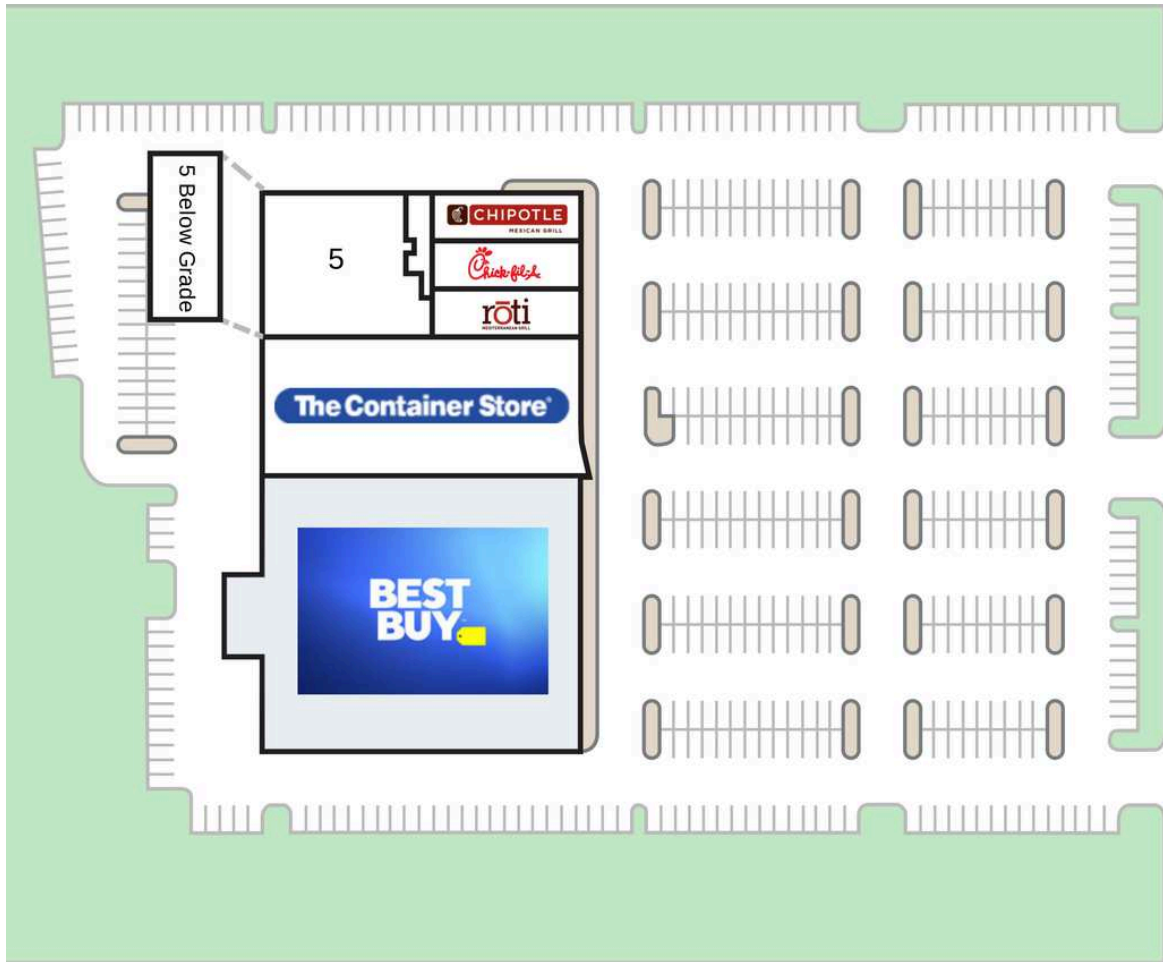

# Tysons Corner

1 The Container Store	20,222 SF	5 Hamilton Sofa & Leather Gallery	9,220 SF
2 Chipotle Mexican Grill	2,500 SF	5 Below Grade Hamilton Sofa & Leather Gallery	
3 Chick-fil-A	2,500 SF	6 Best Buy	
4 roti Mediterranean Grill	2,500 SF		