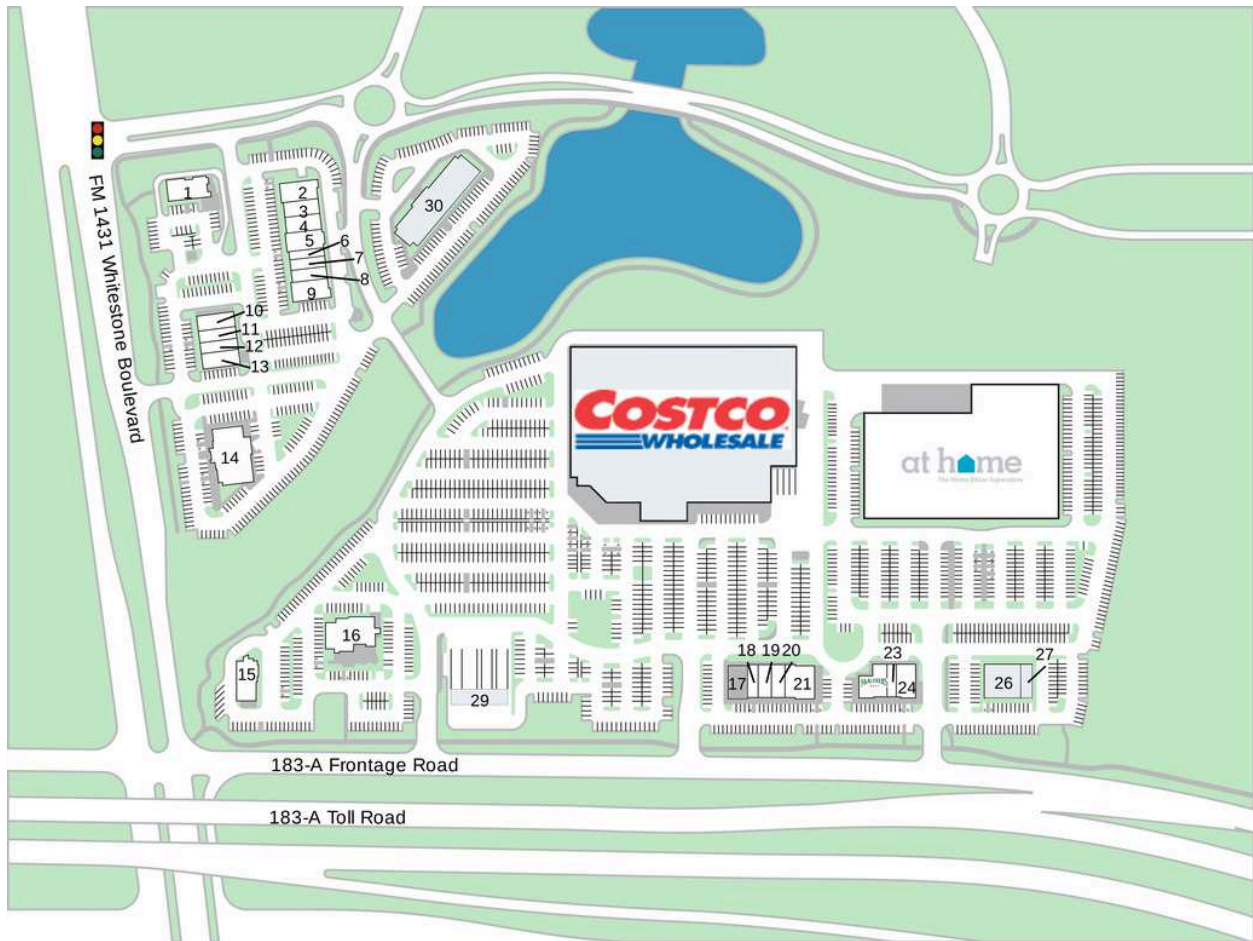

# Cedar Park Town Center

1 In-N-Out Burger	3,750 SF	15 PDQ	4,295 SF
2 Pieology	3,000 SF	16 Lupe Tortilla	6,975 SF
3 Urgent Care For Kids	3,500 SF	<b>17 AVAILABLE</b>	4,200 SF
4 Kung Fu Tea	1,875 SF	18 Supercuts	1,500 SF
5 Town Center Dental	2,504 SF	19 TLC Pediatric Dentistry	2,800 SF
6 Jersey Mike's Subs	1,407 SF	20 Pro Nails & Spa	2,118 SF
7 Sushi Fever	2,000 SF	21 CycleBar	2,134 SF
8 Expert Nail Salon	2,250 SF	22 McAlister's Deli	3,947 SF
9 Zoes Kitchen	2,601 SF	23 Tiff's Treats	1,624 SF
10 Chipotle Mexican Grill	2,334 SF	24 East Side Kings	2,155 SF
11 Smoothie King	1,500 SF	25 At Home	108,401 SF
12 Menchie's	1,499 SF	26 Future Development	
13 Sleep Number	3,720 SF	27 Future Development	
14 BJ's Brewhouse	7,200 SF	28 Costco	

# Cedar Park Town Center

---

29 Costco Fuel Station

30 SpringHill Suites by Marriott