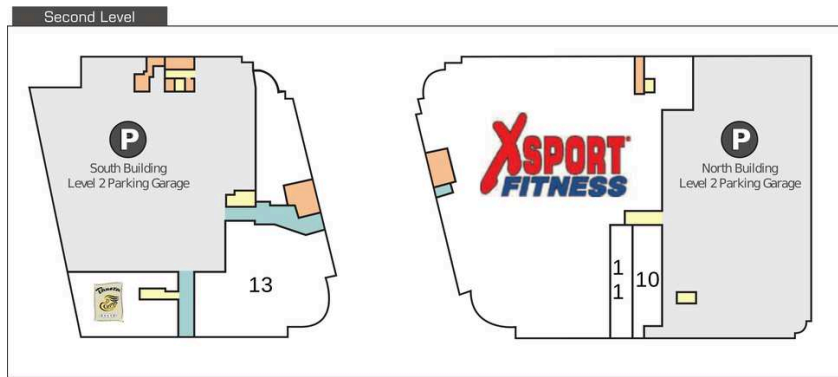

Merrifield Town Center

1 Chipotle Mexican Grill	2,428 SF	8 Pastry Expo	2,156 SF
2 Citibank	4,200 SF	9 Cold Stone Creamery	1,284 SF
3 Four Sisters	5,000 SF	10 Merrifield Smiles	2,330 SF
4 Merrifield Tailor Shop	955 SF	11 FedEx Office	2,000 SF
5 ALN Nails	990 SF	12 X Sport Fitness	45,000 SF
6 Tru Kabob Kitchen	2,260 SF	13 Sea Pearl	10,121 SF
7 Hair Cuttery	1,215 SF	14 Panera Bread	4,989 SF