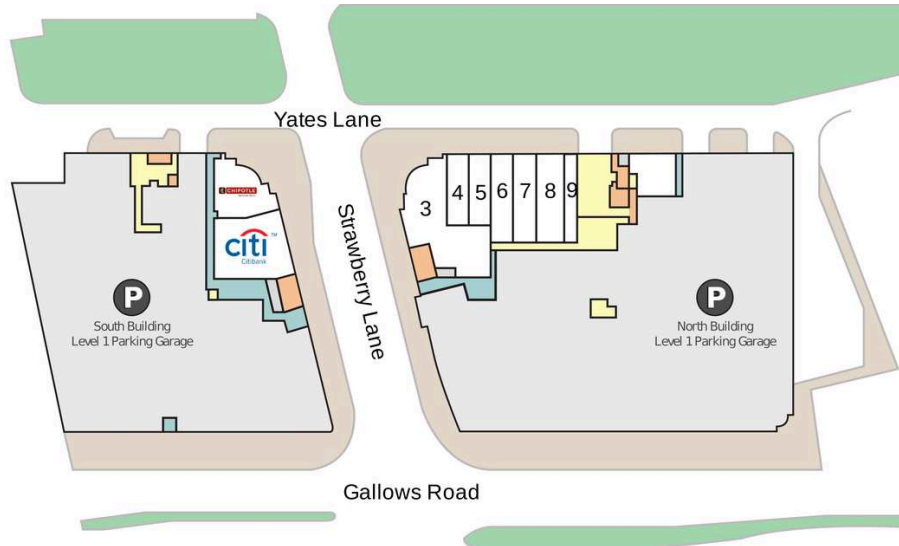

Merrifield Town Center

1 Chipotle Mexican Grill	2,428 SF	8 Pastry Expo	2,156 SF
2 Citibank	4,200 SF	9 Cold Stone Creamery	1,284 SF
3 Four Sisters	5,000 SF	10 Merrifield Smiles	2,330 SF
4 Merrifield Tailor Shop	955 SF	11 FedEx Office	2,000 SF
5 ALN Nails	990 SF	12 X Sport Fitness	45,000 SF
6 Tru Kabob Kitchen	2,260 SF	13 Sea Pearl	10,121 SF
7 Hair Cuttery	1,215 SF	14 Panera Bread	4,989 SF