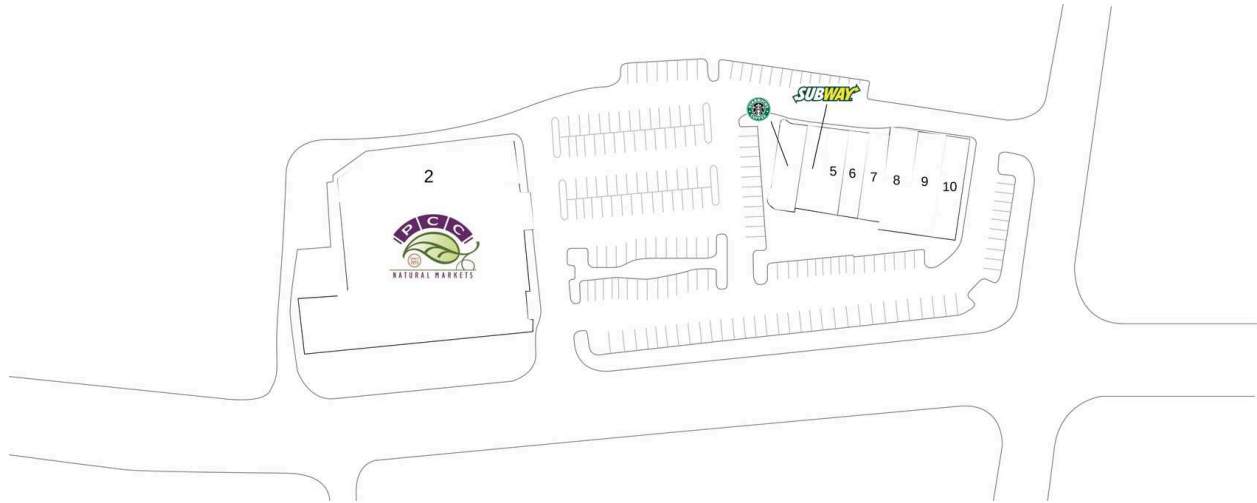

Avondale Plaza

1 PCC Natural Markets	23,379 SF	6 Apple Teriyaki	1,200 SF
2 Density Fitness	3,723 SF	7 Avondale Cleaners	1,400 SF
3 Starbucks Coffee	1,400 SF	8 Garlic Jim's Pizza	1,466 SF
4 Subway	1,200 SF	9 Tips & Toes Nails	2,023 SF
5 Great Clips	1,000 SF	10 Avondale Smiles Dentistry	2,437 SF