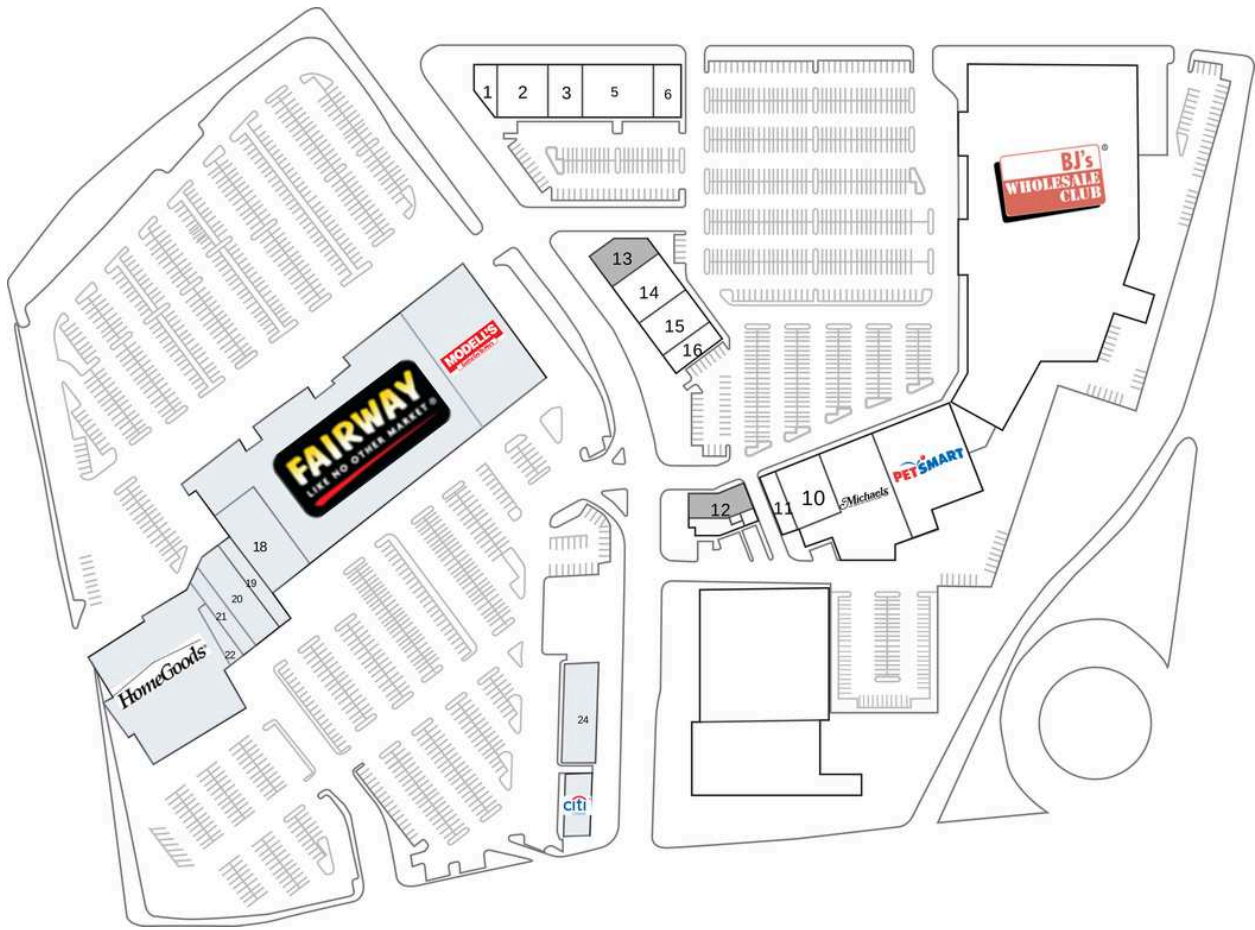

Pelham Manor Shopping Plaza

1 Chipotle Mexican Grill	2,267 SF	15 Rainbow	8,201 SF
2 Feel Beauty	4,427 SF	16 The Vitamin Shoppe	3,600 SF
3 Yumi Restaurant	3,891 SF	17a Modell's	
5 Dollar Tree	12,767 SF	17b Fairway	
6 Five Guys Burgers & Fries	2,108 SF	18 Marshalls	
7 BJ's Wholesale Club	129,405 SF	19 Cards & Gifts	
8 PetSmart	19,958 SF	20 Dressbarn	
9 Michaels	20,149 SF	21 Gold City	
10 Five Below	8,197 SF	22 GNC	
11 T-Mobile	1,513 SF	23 HomeGoods	
12 AVAILABLE	4,010 SF	24 Citizens Bank	
13 AVAILABLE	6,000 SF	25 Citibank	
14 GameStop	2,000 SF		