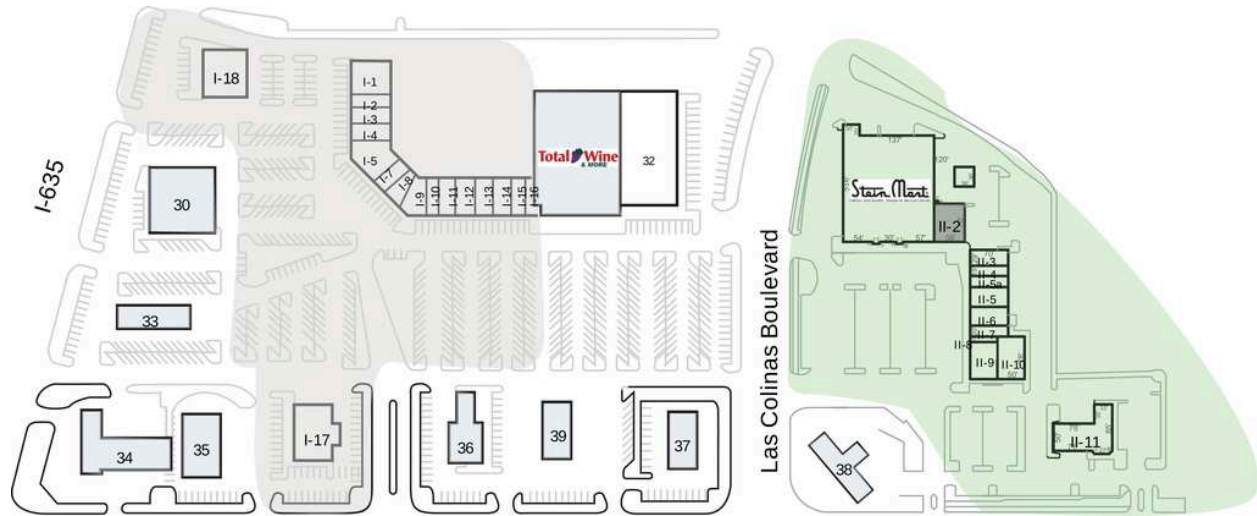

MacArthur Crossing

I-1 Anjappar Chettinad	5,000 SF	I-7 Mi Cocina	4,964 SF
I-10 The Halal Guys	2,100 SF	I-8 Metro PCS	1,780 SF
I-11 Mariner Finance	1,500 SF	I-9 Bombay Chopstix	2,101 SF
I-12 The UPS Store	1,260 SF	II-1 Stein Mart	34,000 SF
I-13 Carter Blood Care	2,500 SF	II-10 Panera Bread	4,000 SF
I-14 Custom Cleaners	2,100 SF	II-11 Firestone	6,992 SF
I-15 Sally Beauty Supply	1,500 SF	II-2 AVAILABLE	3,920 SF
I-16 Gold N Carats	2,000 SF	II-3 Flowers For You	2,100 SF
I-17 AT&T	6,500 SF	II-4 Eye Level	1,381 SF
I-18 Preferred Imaging	4,000 SF	II-5 Orangetheory Fitness	3,200 SF
I-2 GNC	1,400 SF	II-5a The Cash Store	1,200 SF
I-3 Eyecare 20/20	2,000 SF	II-6 OneMain Financial	2,000 SF
I-4 Beauty Time Nail	1,996 SF	II-7 Subway	1,400 SF
I-5 Fish City Grill	3,061 SF	II-8 Allstate Insurance	640 SF

MacArthur Crossing

11-9 Pei Wei	3,160 SF	35 Chick-fil-A
30 Cheddar's		36 BBVA Compass Bank
31 Total Wine & More		37 Wendy's
32 Fit Factory		38 North Dallas Bank & Trust
33 McDonald's		39 Origin Bank
34 Chevron		