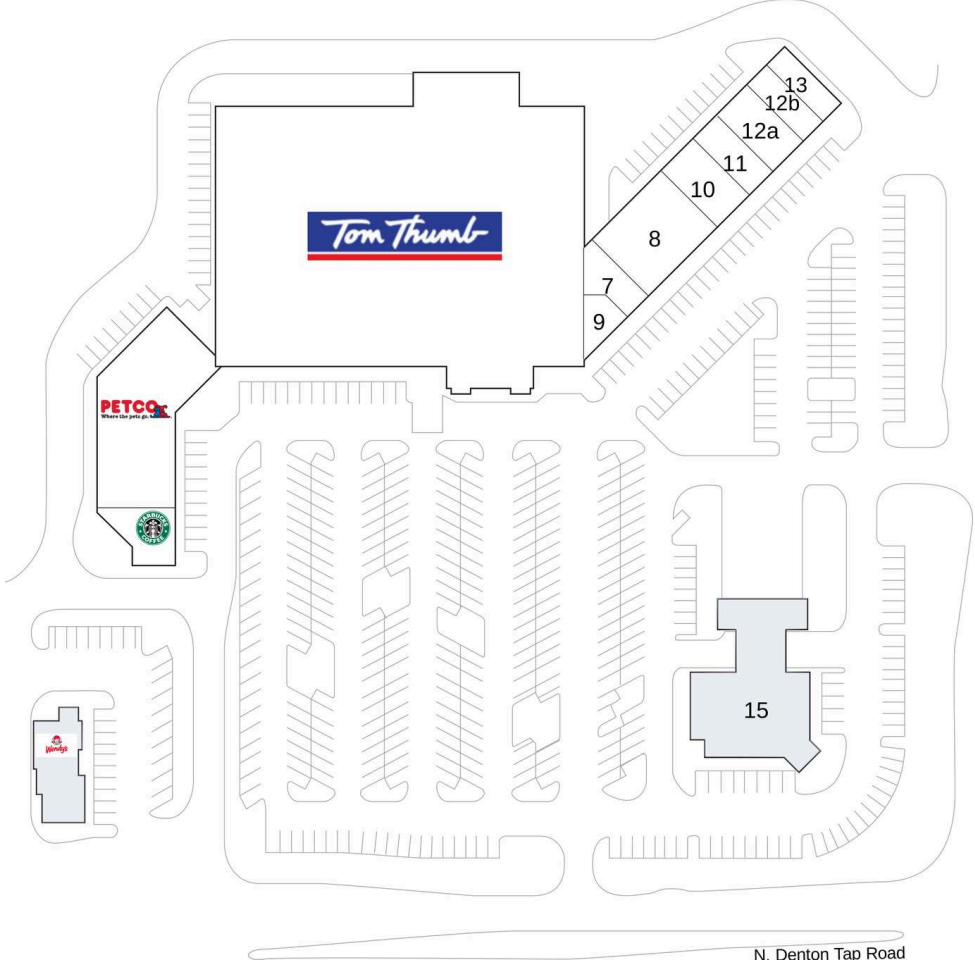

Coppell Town Center

1 Starbucks Coffee	2,050 SF	11 The UPS Store	1,500 SF
2 Petco	9,160 SF	12a Castle Nails & Spa	2,000 SF
6 Tom Thumb	63,150 SF	12b Club Pilates	1,618 SF
7 High Stone Reflexology	2,000 SF	13 Waxing the City	1,550 SF
8 Anamia's Tex-Mex Restaurant	5,040 SF	14 Wendy's	
9 The Joint	1,182 SF	15 Frost Bank	
10 ATI Physical Therapy	2,275 SF		