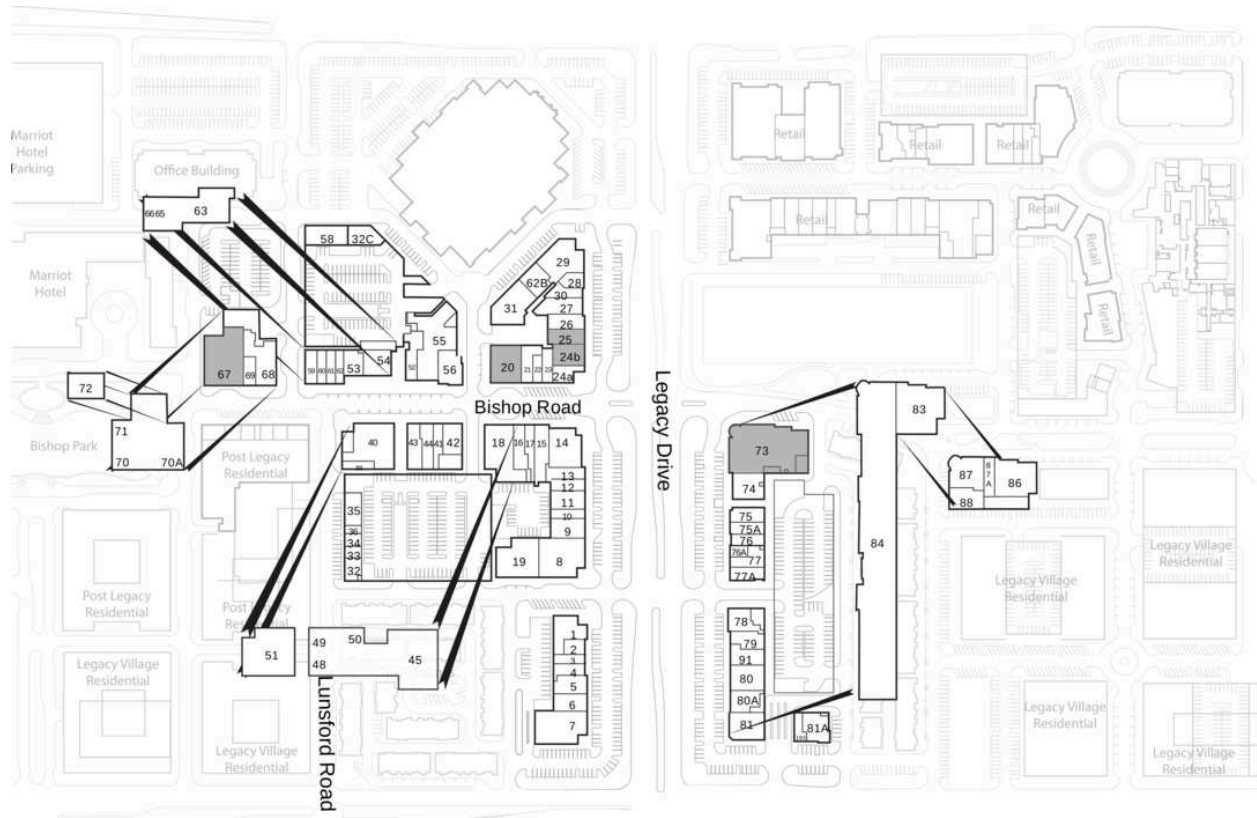

The Shops At Legacy

1 Plano Samui Thai Cusine	3,775 SF	15 Bluemercury	3,463 SF
2 Jamba Juice	1,450 SF	16 Pepper Smash	2,103 SF
3 Honey Bare	1,285 SF	17 Benefit Cosmetics	1,244 SF
4 American Express Travel	1,737 SF	18 Sambuca 360	6,990 SF
5 Village Burger Bar	2,523 SF	19 The Woodhouse Day Spa	6,729 SF
6 The Yellow Chilll	2,577 SF	20 AVAILABLE	4,947 SF
7 Benchmark Bank	7,062 SF	21 Half Shell Seafood Grill	2,400 SF
8 Bob's Steak & Chop House	7,793 SF	22 Y&I Clothing Boutique	1,120 SF
9 Another Time & Place	3,000 SF	23 Kendra Scott	1,600 SF
10 The UPS Store	1,490 SF	24a TravisMathew	3,180 SF
11 Kenny's Smoke House	2,736 SF	24B AVAILABLE	2,300 SF
12 The Boardroom	1,750 SF	25 AVAILABLE	2,400 SF
13 Starbucks Coffee	1,998 SF	26 Mama Pita	2,500 SF
14 Mi Cocina	5,627 SF	27 University Co-op	3,329 SF