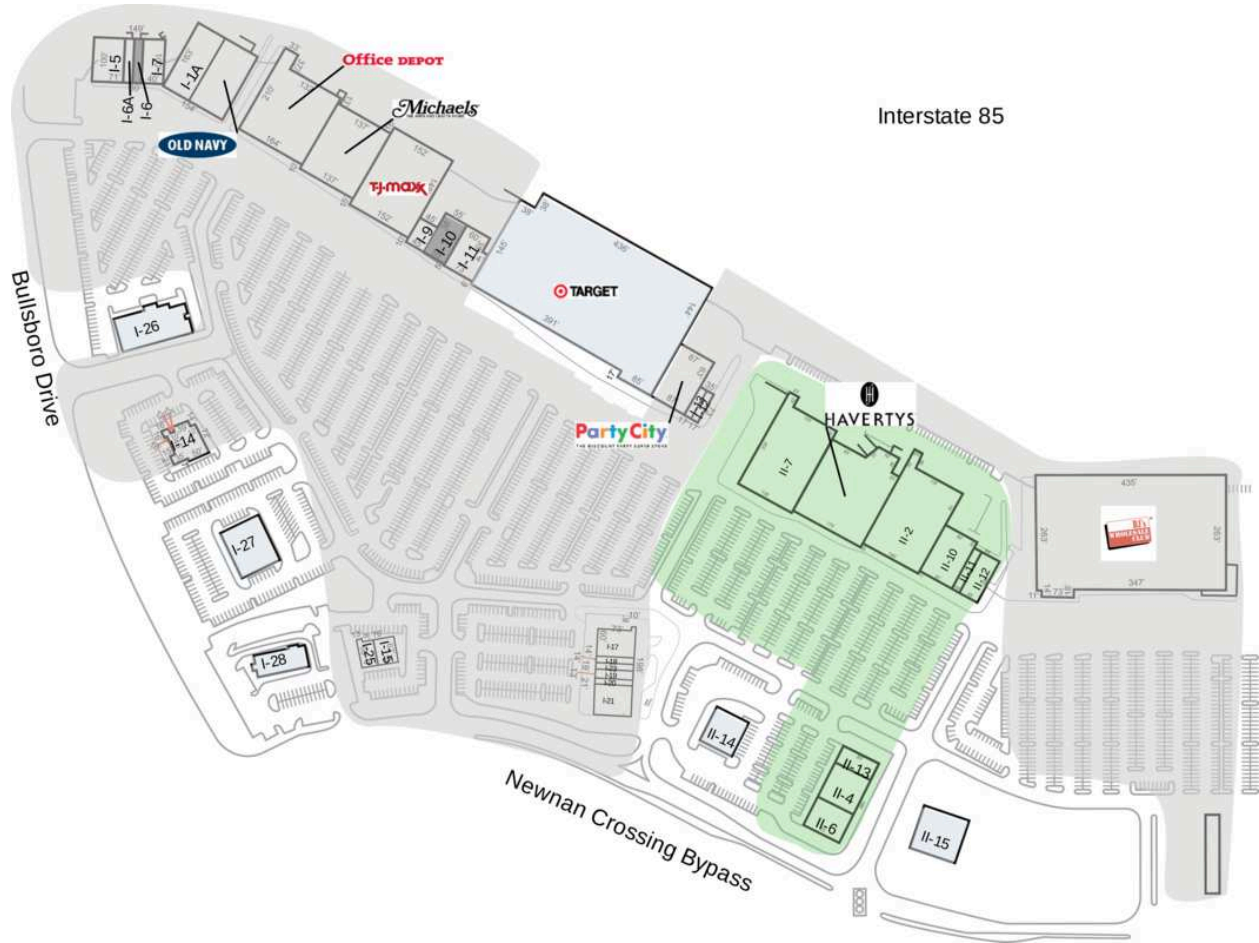

Newnan Crossing

I-1 Old Navy	14,662 SF	I-21 Tokyo Steakhouse	5,760 SF
I-10 AVAILABLE	5,000 SF	I-22 Target	
I-11 Rack Room Shoes	7,300 SF	I-23 Superb Brows & Waxing	1,200 SF
I-12 Summit Urgent Care	1,300 SF	I-25 Jimmy John's	1,960 SF
I-13 Zen Nail Spa	1,300 SF	I-26 Golden Corral	
I-14 O'Charley's	6,650 SF	I-27 Cracker Barrel	
I-15 Shane's Rib Shack	3,000 SF	I-28 Chick-fil-A	
I-16 BJ's Wholesale Club	115,396 SF	I-3 TJ Maxx	30,000 SF
I-17 Los Abuelos Mexican Grill	5,000 SF	I-4 Party City	12,000 SF
I-18 Great Clips	1,200 SF	I-5 Hibbett Sports	7,000 SF
I-19 Smallcakes	1,600 SF	I-6 AVAILABLE	1,700 SF
I-1A Pavilion Nails	10,338 SF	I-6A uBreakiFix	1,300 SF
I-2 Michaels	23,704 SF	I-7 Carter's	5,000 SF
I-20 Planet Smoothie	1,040 SF	I-8 Office Depot	30,000 SF

Newnan Crossing

I-9 Mad Hatter's Gourmet Popcorn and Candy	3,000 SF	II-14 Verizon Wireless	
II-1 Haverty's	30,000 SF	II-15 Taco Mac	
II-10 Dollar Tree	10,000 SF	II-2 Urban Air Indoor Adventure Park	30,000 SF
II-11 Serendipity	1,640 SF	II-4 Kaiser Permanente	7,100 SF
II-12 Salons by JC	5,780 SF	II-6 Aspen Dental	5,000 SF
II-13 Metro Brokers	3,102 SF	II-7 Ashley Furniture	27,200 SF