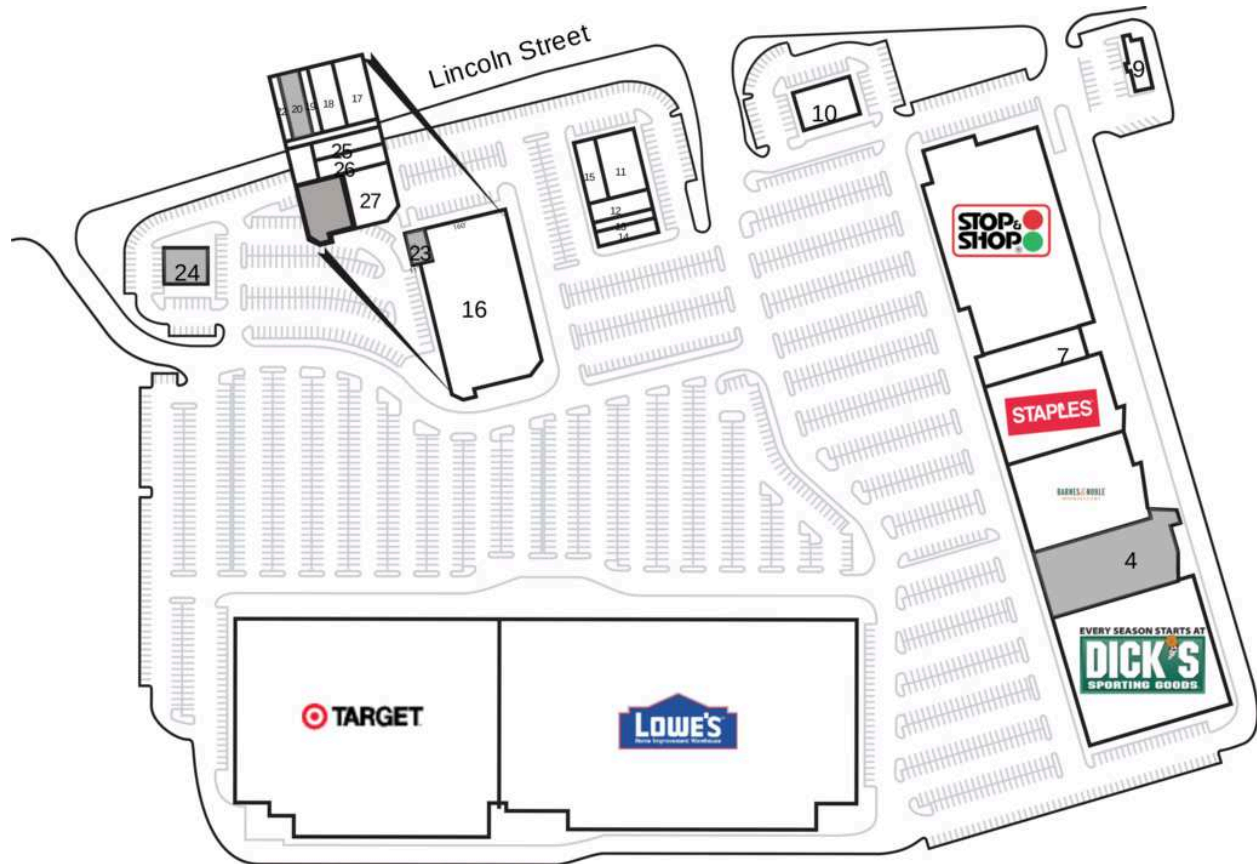

Lincoln Plaza

| | | | |
|----------------------------------|------------|---|-----------|
| 1 Target | 125,248 SF | 14 Sprint | 2,500 SF |
| 2 Lowe's | 132,666 SF | 15 Papa Gino's & D'Angelo Sandwich Shop | 3,367 SF |
| 3 Dick's Sporting Goods | 45,000 SF | 16 Coming Soon - Planet Fitness | 37,180 SF |
| 4 AVAILABLE | 21,315 SF | 17 Texas Roadhouse | 7,172 SF |
| 5 Barnes & Noble | 25,000 SF | 18 Kyoto Japanese Restaurant | 2,985 SF |
| 6 Staples | 20,388 SF | 19 Candela Nails & Salon | 1,700 SF |
| 7 Mattress Firm | 7,562 SF | 20 AVAILABLE | 1,250 SF |
| 8 Stop & Shop | 57,198 SF | 22 GameStop | 1,800 SF |
| 9 Dunkin Donuts / Baskin Robbins | 2,346 SF | 23 AVAILABLE | 1,439 SF |
| 10 Hook & Reel | 6,370 SF | 24 AVAILABLE | 3,850 SF |
| 11 Ruby Tuesday's | 5,733 SF | 25 Metro PCS | 3,003 SF |
| 12 Aspen Dental | 3,000 SF | 26 Five Guys Burgers & Fries | 2,534 SF |
| 13 Sally Beauty Supply | 1,500 SF | 27 Gap Factory Outlet | 7,500 SF |