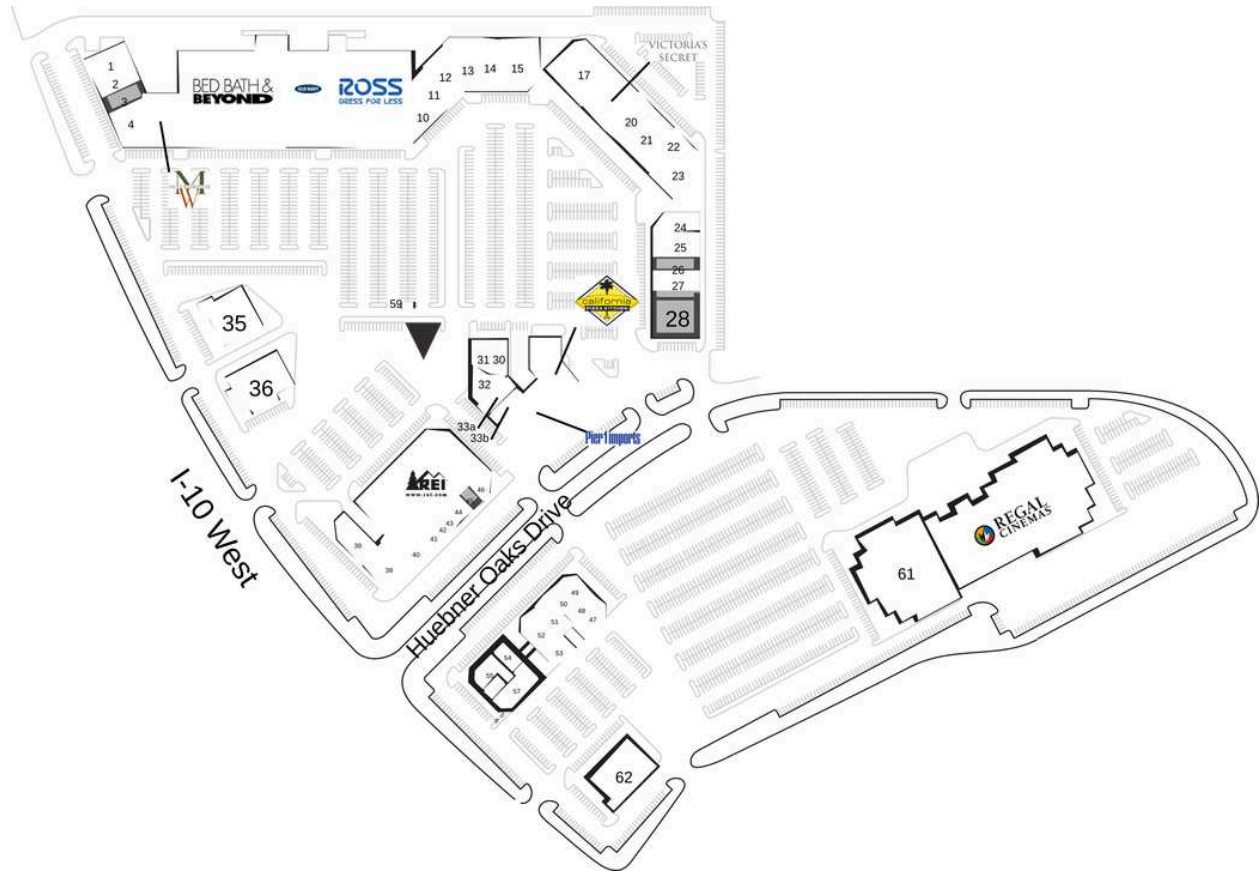

Huebner Oaks

1 Mattress Firm	2,942 SF	17 Versona	9,488 SF
2 FedEx Office	4,760 SF	19 Victoria's Secret	6,278 SF
3 AVAILABLE	1,103 SF	20 Rack Room Shoes	5,964 SF
4 Lens Crafters	2,721 SF	21 Ann Taylor	4,500 SF
6 Men's Wearhouse	7,000 SF	22 Eddie Bauer	6,384 SF
7 Bed Bath & Beyond	35,009 SF	23 Talbots/Talbots Petites	6,314 SF
8 Old Navy	14,000 SF	24 Starbucks Coffee	1,690 SF
9 Ross Dress for Less	28,200 SF	25 Chico's	3,060 SF
10 Francesca's	1,180 SF	26 AVAILABLE	1,925 SF
11 Brighton	1,498 SF	27 Bath & Body Works	4,385 SF
12 Yankee Candle	2,028 SF	28 AVAILABLE	6,615 SF
13 Hallmark	6,416 SF	29 California Pizza Kitchen	4,301 SF
14 Lane Bryant	4,500 SF	30 18 8 Fine Men's Salons	2,204 SF
15 Ulta	7,895 SF	31 Chipotle Mexican Grill	2,556 SF

Huebner Oaks

32 Potbelly Sandwich Shop	2,200 SF	47 Fire Wok	2,500 SF
33a Cookie Cutters Haircuts for Kids	1,310 SF	48 Ride Away Bicycles	3,917 SF
33b Amazing Lash Studio	1,824 SF	49 Garbanzo Mediterranean Grill	1,663 SF
34 Pier 1 Imports	8,990 SF	50 GNC	1,155 SF
35 James Avery Discovery Center	6,115 SF	51 Sport Clips	1,057 SF
36 Saltgrass Steakhouse	8,036 SF	52 AAA Texas	3,682 SF
37 REI	27,500 SF	53 Salata	2,083 SF
38 AT&T	3,234 SF	54 Van's Nail Salon	1,803 SF
39 La Madeleine	4,735 SF	55 Jos. A Bank	3,914 SF
40 Tiff's Treats	2,254 SF	56 uBreakiFix	1,000 SF
41 Diamond & Jewelry Gallery	1,264 SF	57 Panera Bread	4,498 SF
42 Verizon Wireless	1,000 SF	59 Compass Bank ATM	60 SF
43 Thread Brow Studio & Salon	854 SF	60 Regal Theater	
44 GameStop	1,160 SF	61 Altitude Trampoline Park	
45 AVAILABLE	930 SF	62 Walk-Ons	
46 Marble Slab Creamery	1,542 SF		