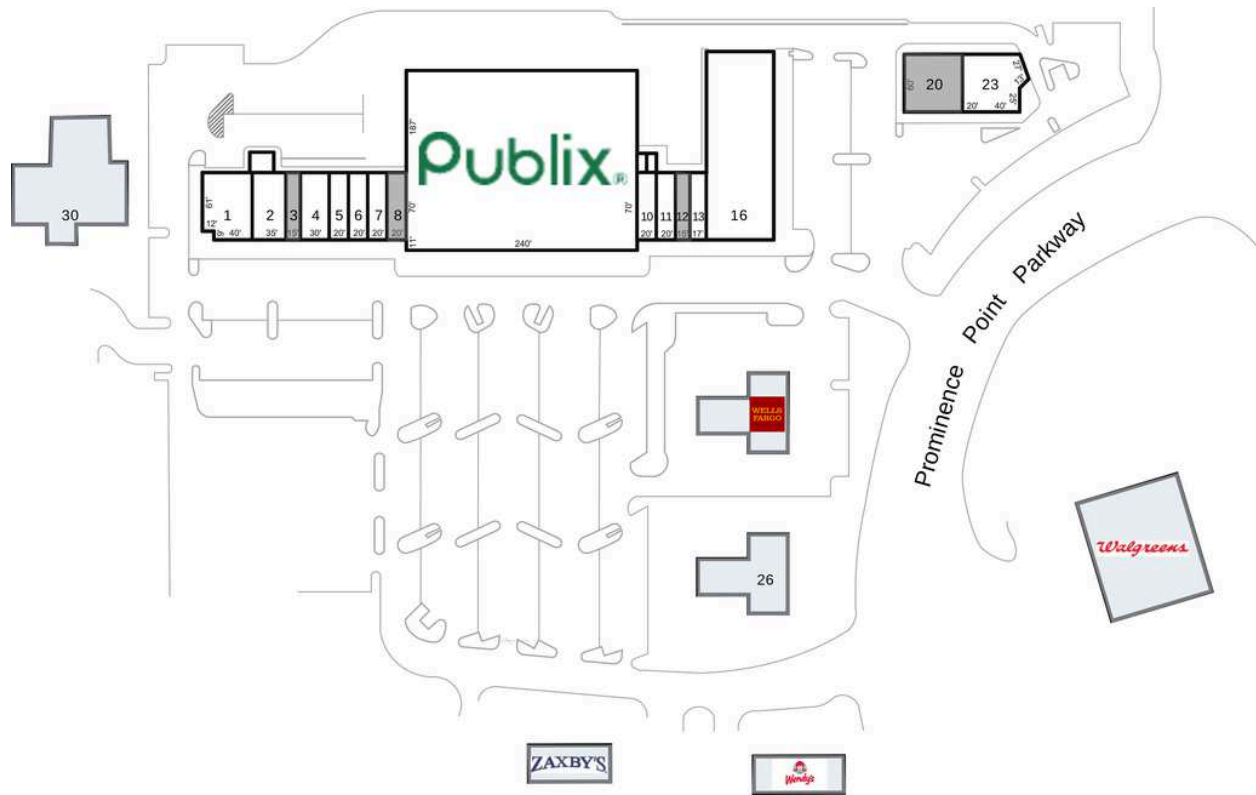

Shoppes of Prominence Point

1 Viva Mexico	3,450 SF	12 AVAILABLE	1,050 SF
2 Gracie Barra Canton Brazilian Jiu-Jitsu	2,450 SF	13 Holly Nails	1,050 SF
3 AVAILABLE	1,050 SF	16 360 Tumble	13,668 SF
4 Volcano House Chinese & Thai	2,100 SF	20 AVAILABLE	3,562 SF
5 The UPS Store	1,400 SF	23 Cherokee Family Dental	3,822 SF
6 State Farm Insurance	1,400 SF	25 Wells Fargo	
7 Yoon Sushi	1,400 SF	26 BB&T Bank	
8 AVAILABLE	1,400 SF	27 Zaxby's	
9 Publix	44,840 SF	28 Wendy's	
10 Decor & Pour	1,400 SF	29 Walgreens	
11 Great Clips	1,400 SF	30 Discovery Learning Center	