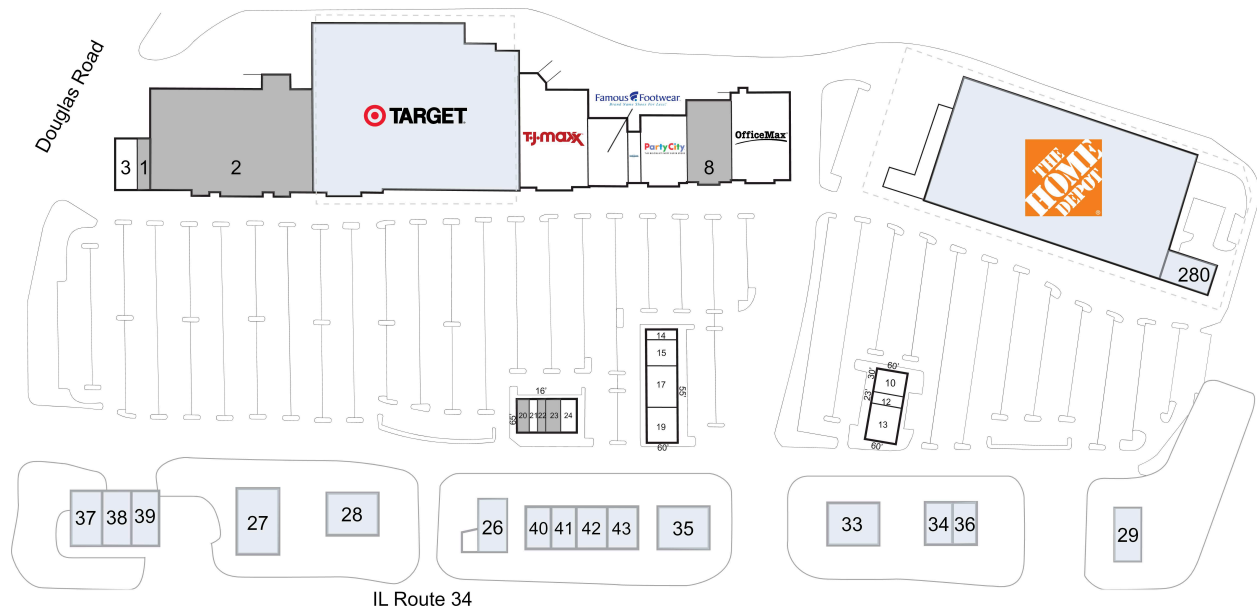

# Oswego Commons

<b>1 AVAILABLE</b>	2,496 SF	17 Anytime Fitness	4,834 SF
<b>2 AVAILABLE</b>	65,636 SF	19 American Mattress	4,133 SF
3 Play It Again Sports	4,413 SF	<b>20 AVAILABLE</b>	1,579 SF
4 TJ Maxx	28,000 SF	21 Great Clips	1,064 SF
5 Famous Footwear	9,773 SF	<b>22 AVAILABLE</b>	1,080 SF
6 Hand & Stone Massage and Facial Spa	2,334 SF	<b>23 AVAILABLE</b>	1,920 SF
7 Party City	12,012 SF	24 GameStop	2,015 SF
<b>8 AVAILABLE</b>	13,788 SF	26 West Suburban Bank	
9 Office Max	20,015 SF	27 Portillo's Restaurant	
10 Sakamoto Hibachi & Sushi	2,721 SF	28 Chili's	
12 Pho Sun Restaurant	1,400 SF	29 McDonald's	
13 Salsa Verde	4,200 SF	30 Target	
14 Fox River Dental	1,210 SF	31 Home Depot	
15 America's Best Contacts & Eyeglasses	3,033 SF	33 Red Robin	

# Oswego Commons

---

34 Giordano's

40 TCBY

35 IHOP

41 The Chiropractic Place

36 Athletico

42 Thomas Orthodontics

37 Mattress Firm

43 Lou Malnati's Pizzeria

38 Five Guys Burgers & Fries

280 Napa Auto Parts

39 AT&T