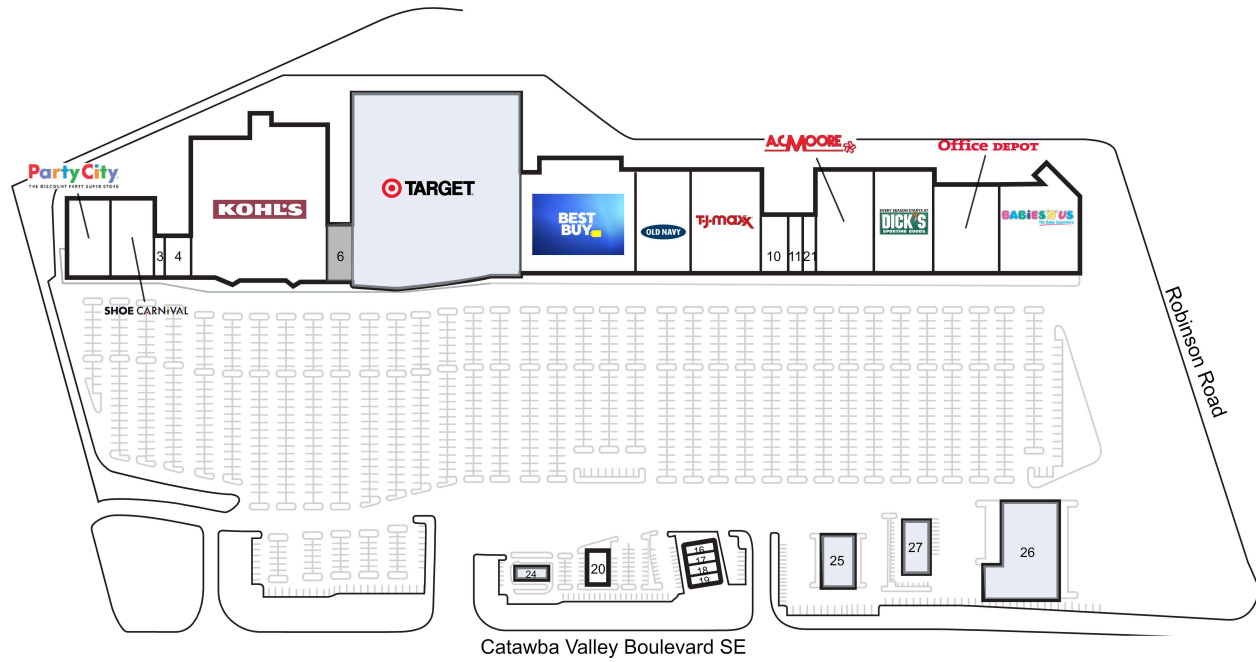

# Hickory Ridge Shopping Center

1 Party City	12,000 SF	14 Office Depot	21,000 SF
2 Shoe Carnival	12,000 SF	15 Babies R' Us	25,127 SF
3 GameStop	1,600 SF	16 Tony's Pizza	2,100 SF
4 Hallmark	6,000 SF	17 Sprint	2,800 SF
5 Kohl's	86,584 SF	18 Envy Nail Spa	2,100 SF
<b>6 AVAILABLE</b>	5,000 SF	19 Thai Orchid	2,800 SF
7 Best Buy	45,000 SF	20 Pier 1 Imports	9,976 SF
8 Old Navy	25,000 SF	21 Carter's	3,678 SF
9 TJ Maxx	30,000 SF	22 Target	
10 Avenue	6,600 SF	24 BurgerFI	
11 Great Clips	1,200 SF	25 Jack in the Box	
12 A.C. Moore	35,000 SF	26 Atlanta Bread Company	
13 Dick's Sporting Goods	45,000 SF	27 KFC	