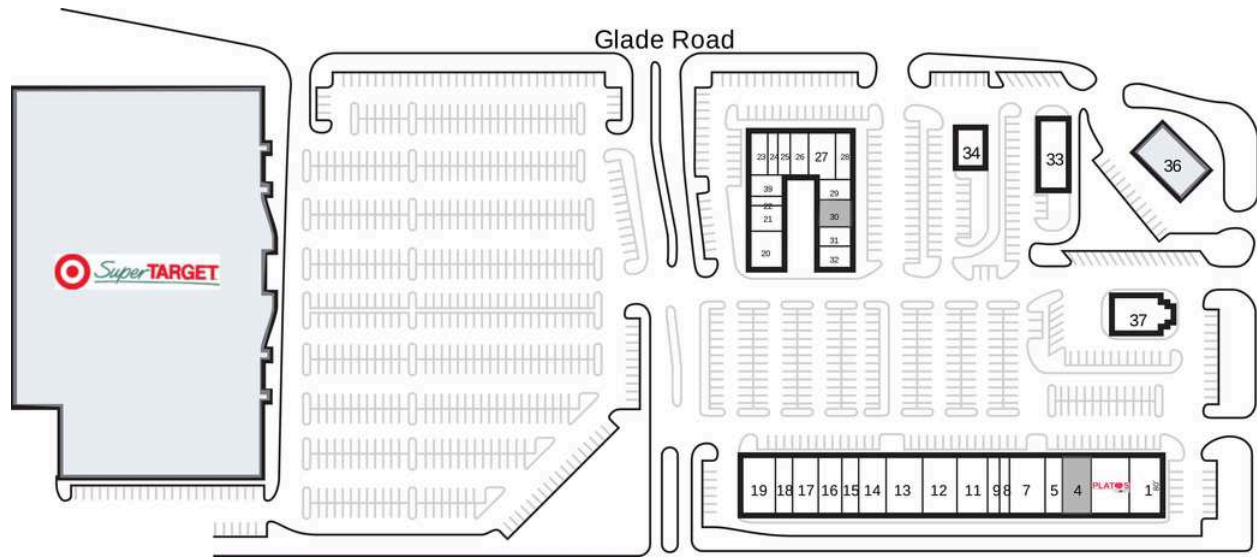

Heritage Towne Crossing

1 Mattress Firm	4,000 SF	18 Coppell Spine & Sports Rehab	2,000 SF
2 Plato's Closet	4,400 SF	19 American Airlines Federal Credit Union	4,000 SF
4 AVAILABLE	3,410 SF	20 Pacific Dental	3,000 SF
5 Which Wich	1,460 SF	21 Sara Donuts	1,400 SF
7 Lava Asian Grill	4,700 SF	22 Great Clips	870 SF
8 Starstruck Alterations & Tailoring	1,200 SF	23 Panda Express	2,250 SF
9 AAA Texas	3,360 SF	24 Village Barber Shop II	1,100 SF
11 Vapor Galleria	2,266 SF	25 The Cash Store	1,300 SF
12 Once Upon A Child	4,000 SF	26 Interstate All Battery Center	2,000 SF
13 Sprint	2,000 SF	27 GameStop	3,036 SF
14 Nanglo	3,308 SF	28 FedEx Office	1,837 SF
15 Avocado California Roll and Sushi	2,000 SF	29 Town & Country Cigars	1,800 SF
16 Wingstop	2,546 SF	30 AVAILABLE	2,530 SF
17 Park Village Nails	3,000 SF	31 iTea Lounge	1,500 SF

Heritage Towne Crossing

32 Pearle Vision	1,990 SF	37 Chick-fil-A	
33 Taco Bell	3,746 SF	38 Super Target	
34 Whataburger	3,500 SF	39 Rock N Ice House	1,054 SF
36 7-Eleven			