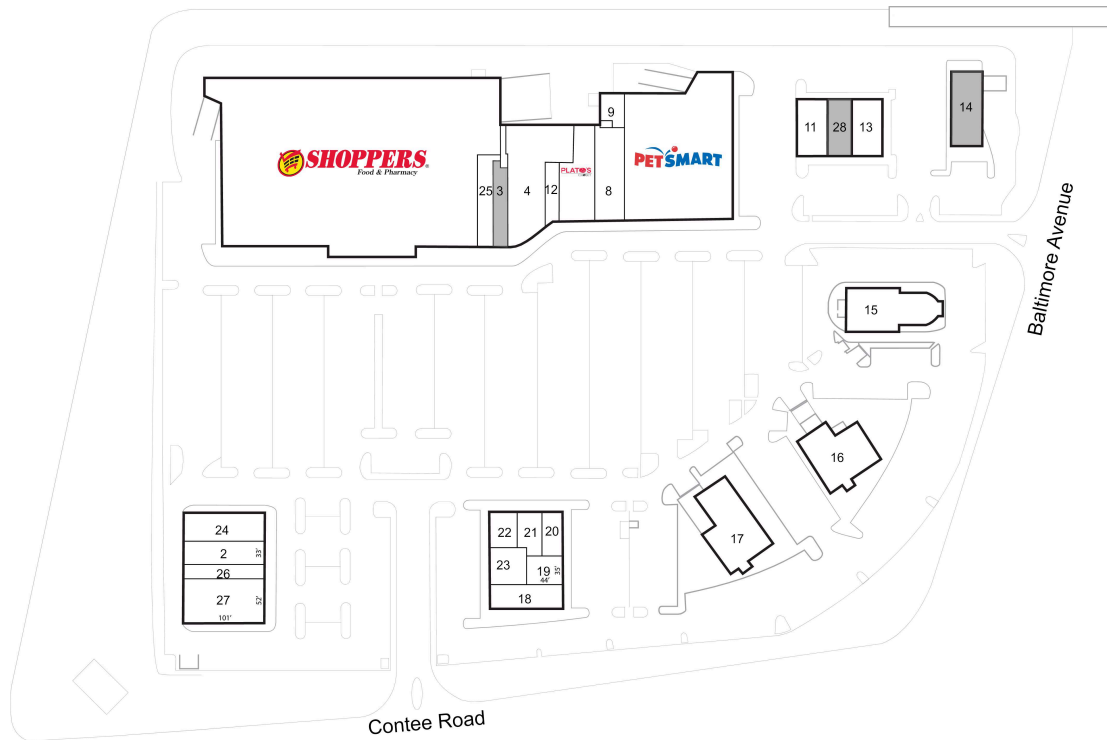

Centre At Laurel

1 Shoppers Food Warehouse	68,519 SF	16 LongHorn Steakhouse	5,627 SF
2 Laurel Park Liquors	2,874 SF	17 Applebee's	5,376 SF
3 AVAILABLE	1,594 SF	18 Sardi's Pollo A La Brasa	2,684 SF
4 Phenix Salon Suites	6,797 SF	19 Jersey Mike's Subs	1,523 SF
6 Plato's Closet	4,220 SF	20 Starbucks Coffee	1,498 SF
8 Hair Plaza	4,004 SF	21 Pho Saigon	1,400 SF
9 Leased	998 SF	22 Cold Stone Creamery	1,501 SF
10 PetSmart	19,482 SF	23 T & N Nail and Spa	2,014 SF
11 Jalapeno Fresh Mexican Bistro	2,492 SF	24 Three Brother's Pizza	3,524 SF
12 Tobacco Depot	1,202 SF	25 GNC	1,704 SF
13 Next Day Blinds	2,650 SF	26 Edible Arrangements	1,149 SF
14 AVAILABLE	3,650 SF	27 D4C Dental	5,293 SF
15 Chick-fil-A	3,972 SF	28 AVAILABLE	2,110 SF