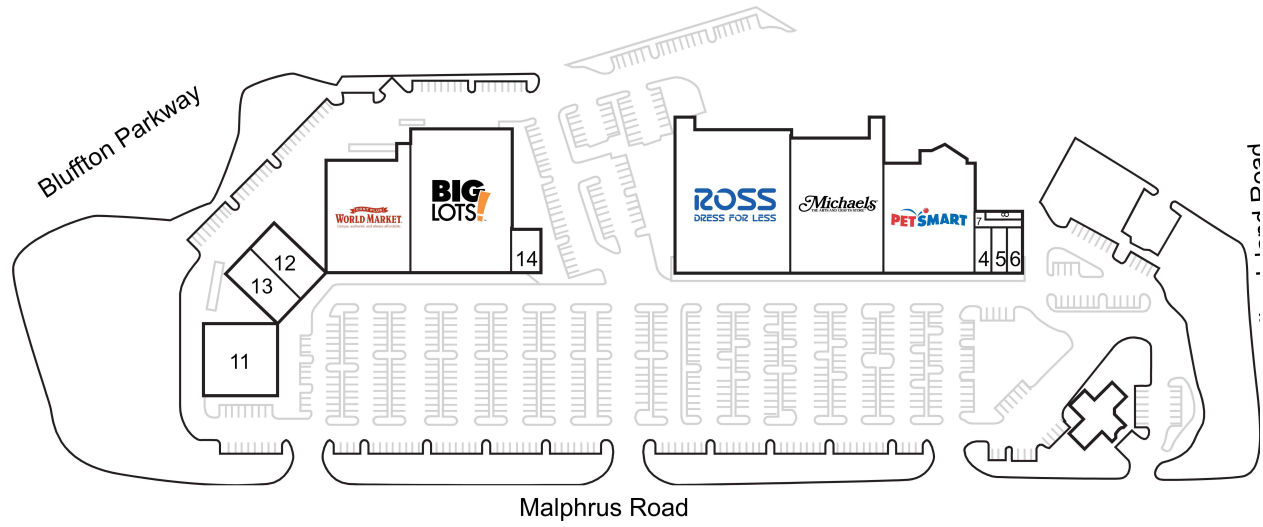

Low Country Village

1 Ross Dress for Less	30,131 SF	8 Blow - The Hair Bar	964 SF
2 Michaels	21,360 SF	9 Big Lots	25,080 SF
3 PetSmart	19,107 SF	10 World Market	18,300 SF
4 Sport Clips	1,107 SF	11 Pier 1 Imports	10,800 SF
5 Tip Top Nails	1,088 SF	12 Low Country Liquors	1,787 SF
6 AT&T	1,122 SF	13 Lavish Dental Spa	5,089 SF
7 Pinchos Grill	1,506 SF	14 Firehouse Subs	2,418 SF