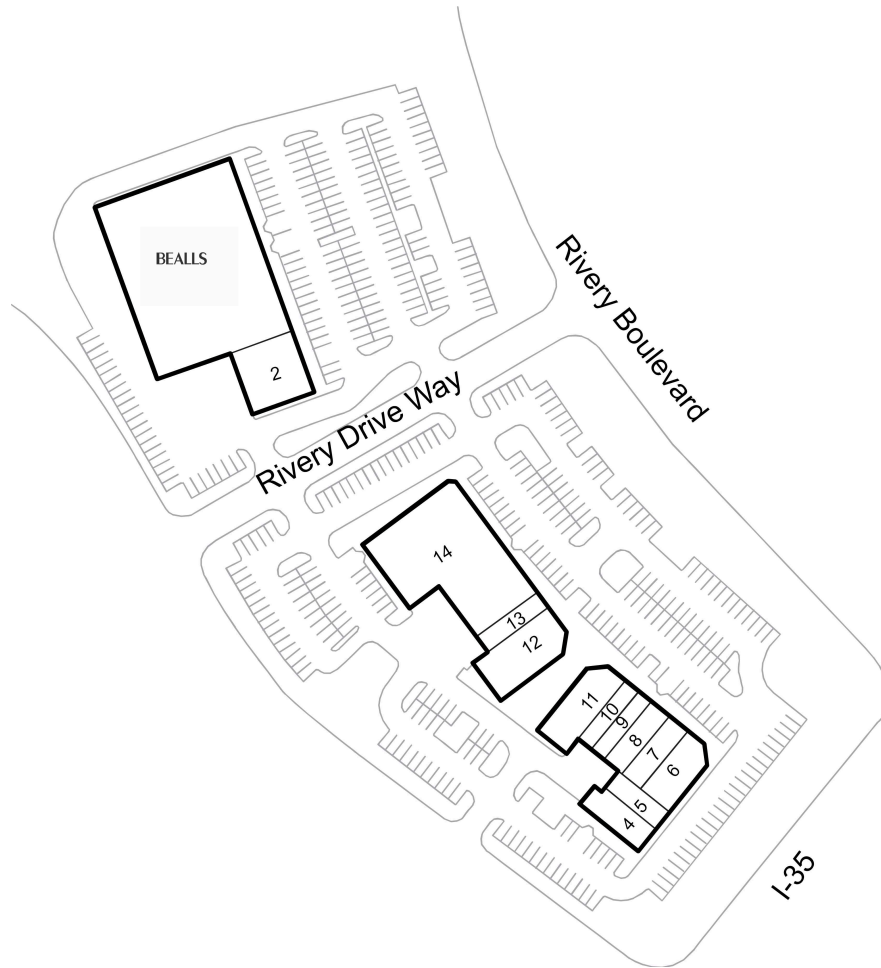

Rivery Towne Crossing

1 Bealls	30,000 SF	9 Sport Clips	1,400 SF
2 Denture and Dental Services	4,900 SF	10 Foot Specialist	1,500 SF
4 Independence Title	2,352 SF	11 Liberty Mutual	3,903 SF
5 Credence Chiropractic	1,622 SF	12 Kyoto Sushi & Asian Cuisine	4,993 SF
6 AT&T	3,036 SF	13 Pro Nails & Spa	1,600 SF
7 Dr. Michelle Wang, DDS	2,864 SF	14 Tuesday Morning	12,764 SF
8 Total Men's Primary Care	1,204 SF		