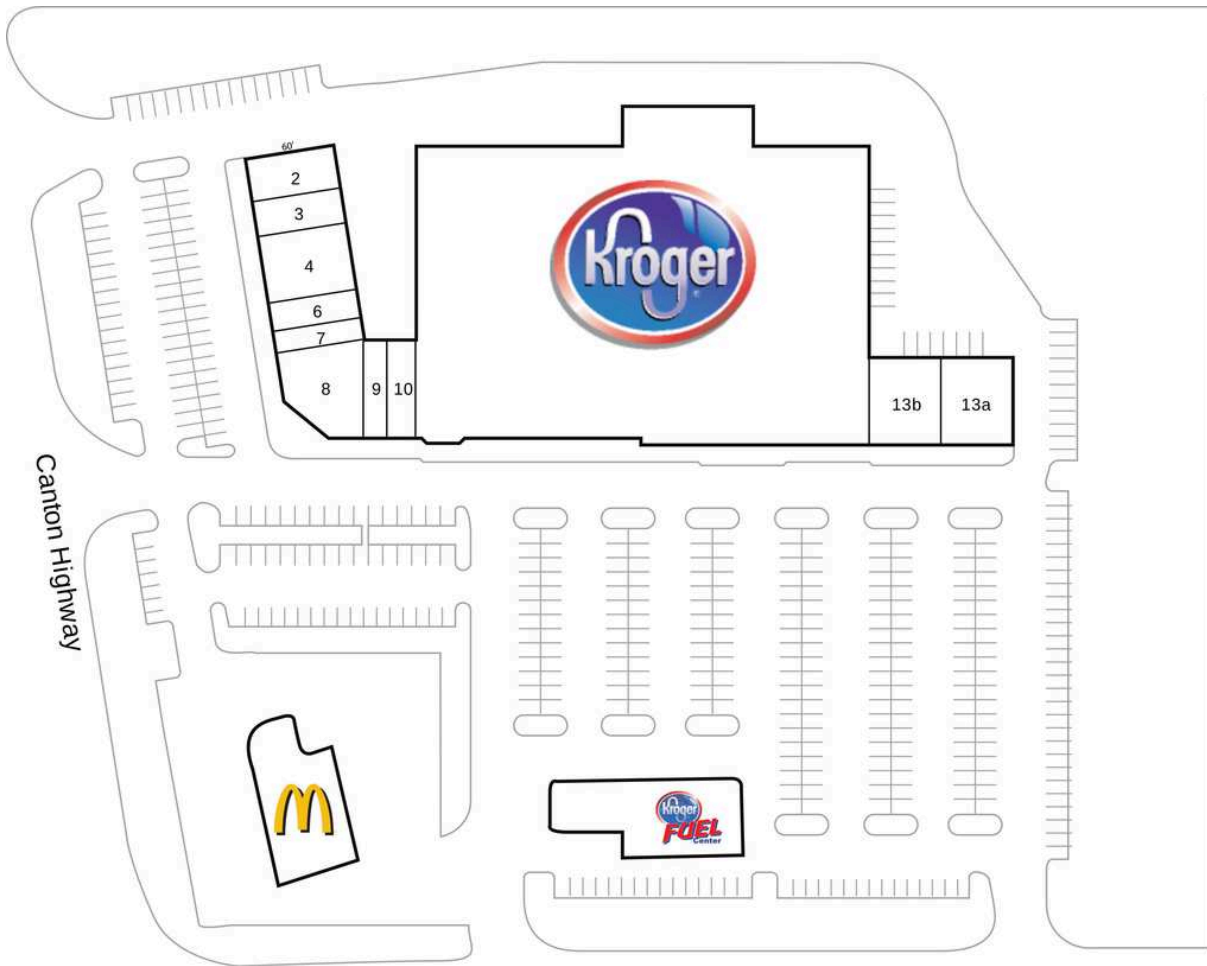

# Green's Corner

|                           |          |                                |           |
|---------------------------|----------|--------------------------------|-----------|
| 1 McDonald's              | 2,479 SF | 9 Great Clips                  | 1,253 SF  |
| 2 Designer Cleaners       | 1,800 SF | 10 The UPS Store               | 1,320 SF  |
| 3 Subway                  | 1,400 SF | 11 Kroger                      | 63,296 SF |
| 4 Mia Ristorante Italiano | 2,800 SF | 12 Kroger Fuel Station         |           |
| 6 Cumming Nails           | 1,200 SF | 13a Benchmark Physical Therapy | 3,000 SF  |
| 7 Cricket Wireless        | 930 SF   | 13b Luxury Nails & Spa         | 3,000 SF  |
| 8 Golden Palace           | 2,793 SF |                                |           |