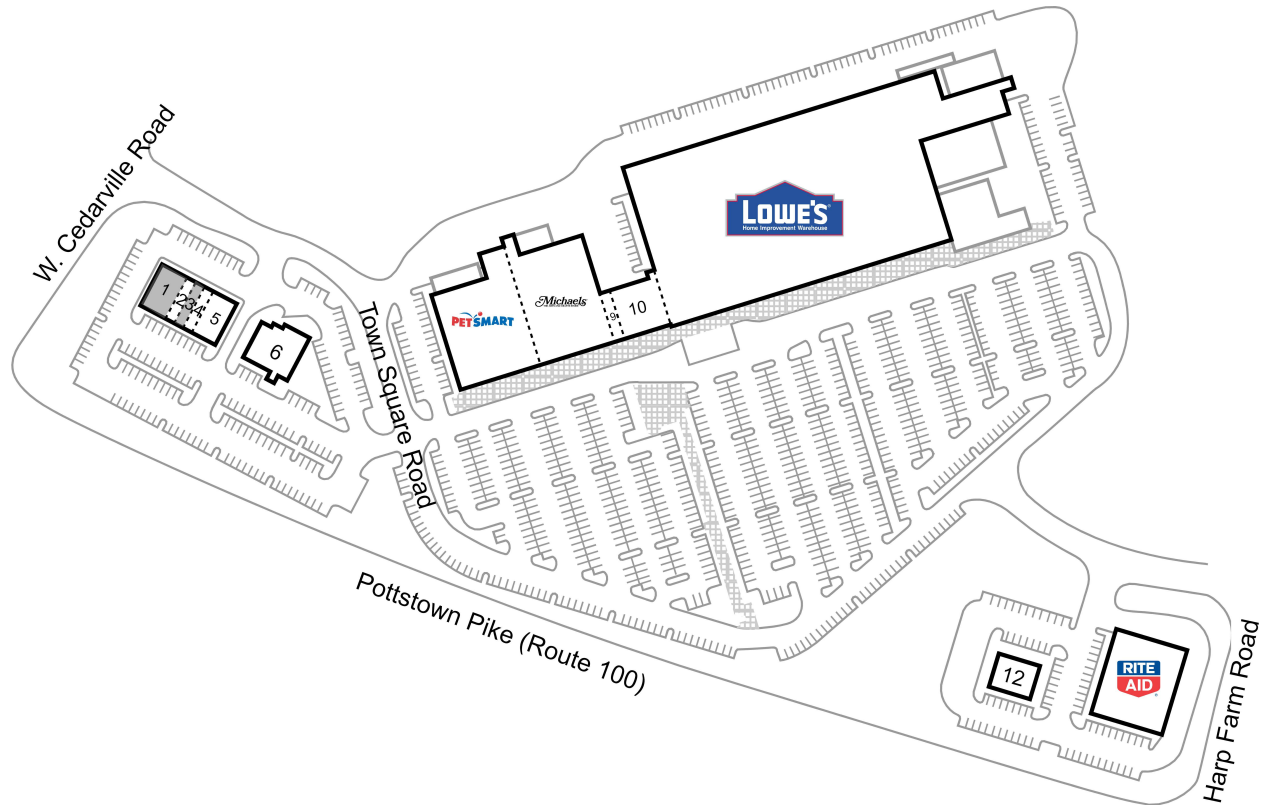

Town Square Plaza

1 AVAILABLE	3,200 SF	8 Michaels	21,562 SF
2 King Wok	1,200 SF	9 Hair Cuttery	1,280 SF
3 AVAILABLE	1,200 SF	10 Sleepy's Mattress Pros	5,900 SF
4 H&R Block	1,200 SF	11 Lowe's	134,574 SF
5 AT&T	2,950 SF	12 BB&T	3,064 SF
6 LongHorn Steakhouse	5,592 SF	13 Rite Aid	13,813 SF
7 PetSmart	20,075 SF		