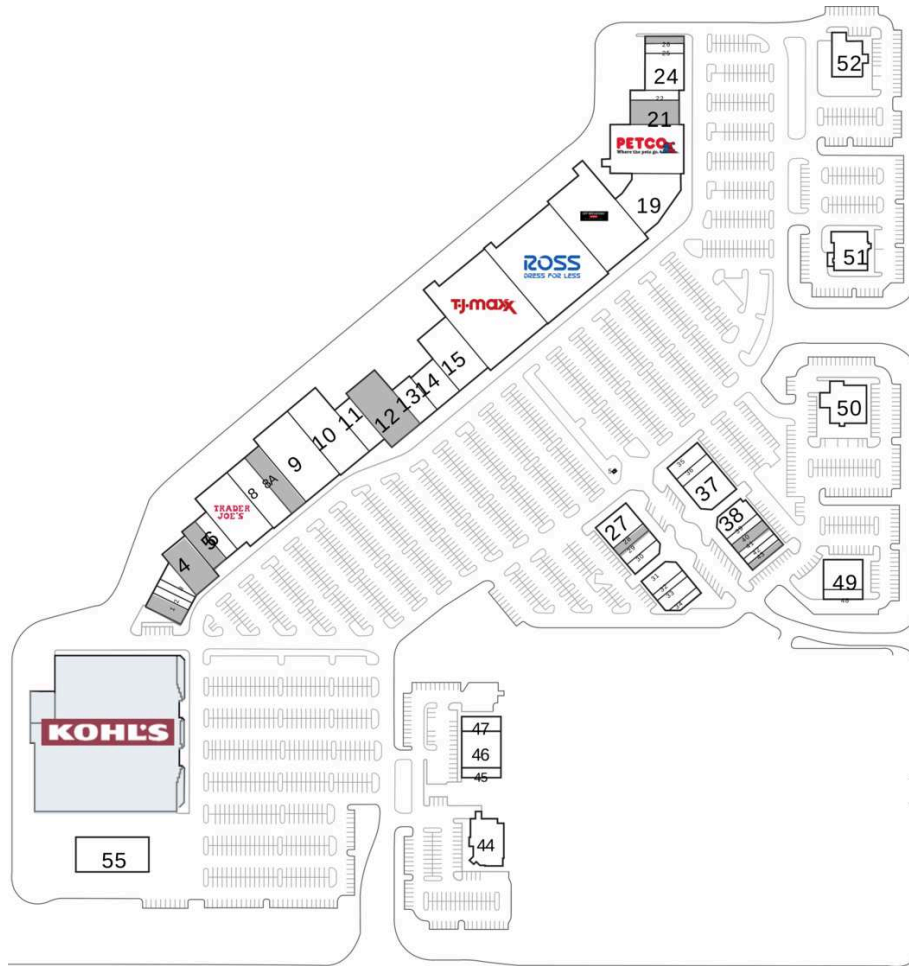

Jefferson Commons

1 AVAILABLE	2,400 SF	14 Lane Bryant	5,133 SF
2 Sally Beauty Supply	1,600 SF	15 Shoe Carnival	10,000 SF
3 Newport News Nutrition Center	1,440 SF	16 TJ Maxx	30,000 SF
4 AVAILABLE	6,500 SF	17 Ross Dress for Less	30,187 SF
5 AVAILABLE	3,400 SF	18 Off Broadway Shoe Warehouse	21,305 SF
6 Torrid	3,000 SF	19 Kirkland's	10,410 SF
7 Trader Joe's	12,195 SF	20 Petco	15,306 SF
8 Versona	7,500 SF	21 AVAILABLE	5,000 SF
8A AVAILABLE	5,250 SF	22 GameStop	2,000 SF
9 Total Wine & More	15,000 SF	24 Sola Salon	6,000 SF
10 Old Navy	12,800 SF	25 Honey Baked Ham	1,600 SF
11 Trek Bicycle	4,400 SF	26 AVAILABLE	1,200 SF
12 AVAILABLE	10,838 SF	27 Pier 88 Seafood & Bar	4,412 SF
13 Philip Michael Fashion for Men	4,000 SF	28 AVAILABLE	1,460 SF

Jefferson Commons

29 America's Best Wings	2,000 SF	43 AVAILABLE	1,230 SF
30 Tropical Smoothie Café	1,888 SF	44 Juan's Mexican Cafe & Cantina	6,092 SF
31 Pho 79	2,764 SF	45 Sport Clips	1,600 SF
32 Lendmark Financial	1,700 SF	46 Lifeway Christian Stores	6,000 SF
33 Scottrade	1,888 SF	47 Original Mattress Factory	2,400 SF
34 Insurance Doctor	990 SF	48 Starbucks Coffee	1,600 SF
35 Moe's Southwest Grill	2,460 SF	49 Panera Bread	4,800 SF
36 Cox Communications	3,198 SF	50 Smokey Bones Bar & Fire Grill	7,241 SF
37 Hallmark	4,338 SF	51 Chili's	5,697 SF
38 America's Best Contacts & Eyeglasses	3,630 SF	52 LongHorn Steakhouse	6,275 SF
39 Poke Sushi	1,312 SF	53 Bank of America ATM	
40 AVAILABLE	1,763 SF	54 Kohl's	
41 Jefferson Nails	1,230 SF	55 Aldi	
42 Hair Cuttery	1,230 SF		