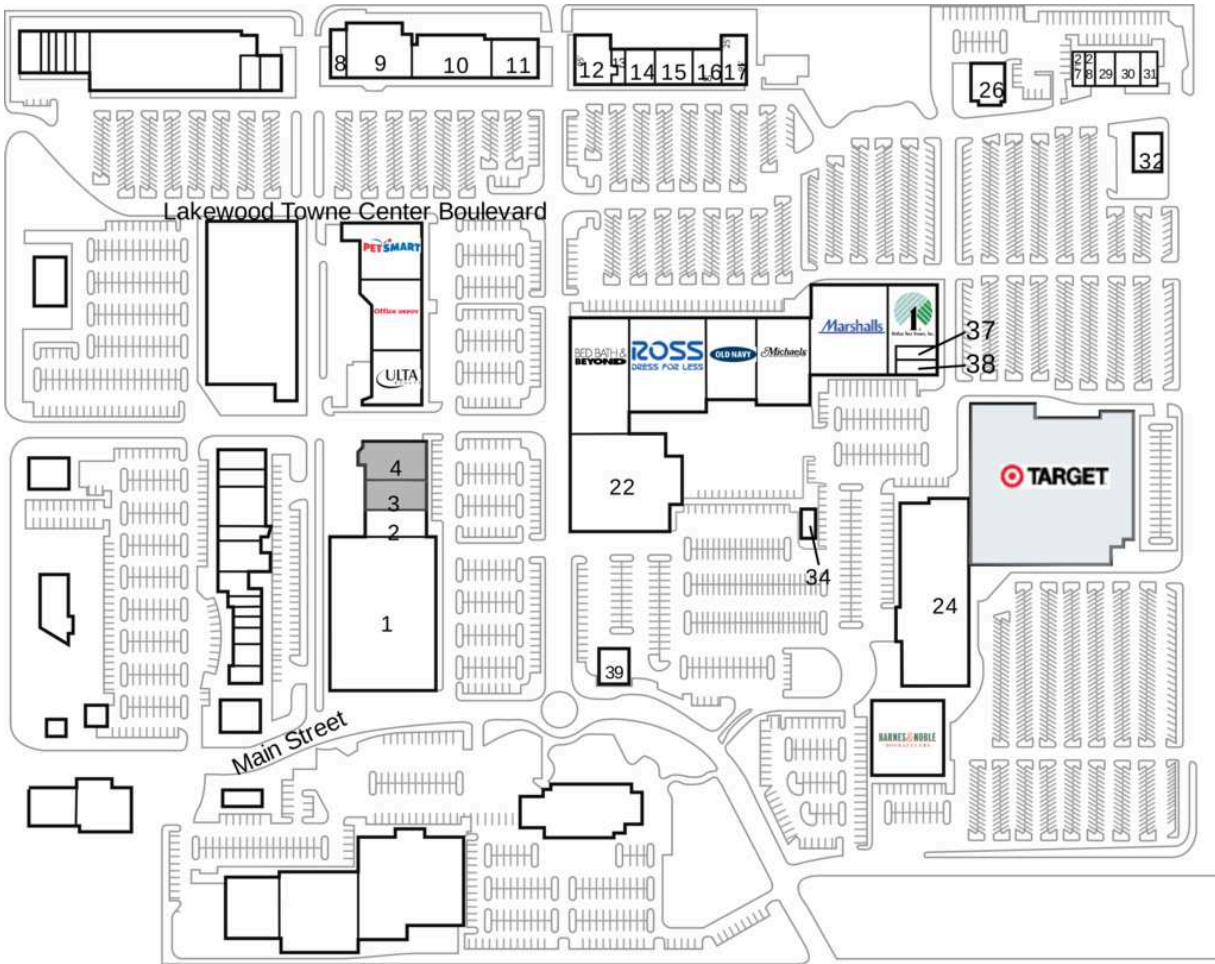

Lakewood Towne Center

1 Burlington	70,533 SF	15 Lane Bryant	5,530 SF
2 Famous Footwear	8,355 SF	16 rue21	4,200 SF
3 AVAILABLE	7,500 SF	17 Maurices	4,275 SF
4 AVAILABLE	9,300 SF	18 Michaels	24,035 SF
5 Ulta	11,142 SF	19 Old Navy	16,172 SF
6 Office Depot	18,000 SF	20 Ross Dress for Less	30,151 SF
7 PetSmart	19,089 SF	21 Bed Bath & Beyond	30,530 SF
8 Wingstop	1,750 SF	22 Altitude Trampoline Park	45,005 SF
9 24 Hour Fitness	20,219 SF	24 AMC	48,229 SF
10 Party City	15,564 SF	25 Barnes & Noble	23,104 SF
11 Davita Dialysis Center	9,450 SF	26 La Palma Restaurant	5,120 SF
12 Old Country Buffet	9,500 SF	27 Pizza Studio	1,750 SF
13 Sky Nails	1,095 SF	28 GameStop	1,400 SF
14 Catherines	4,507 SF	29 Five Guys Burgers & Fries	2,800 SF

Lakewood Towne Center

30 Gentle Dental	3,500 SF	35 Marshalls	30,000 SF
31 Sprint	2,500 SF	36 Dollar Tree	10,600 SF
32 Panera Bread	5,200 SF	37 Great Clips	1,278 SF
33 Target		38 Chronic Tacos	1,661 SF
34 Lakewood Towne Center Property Management Office		39 Hops n Drops Restaurant	4,500 SF