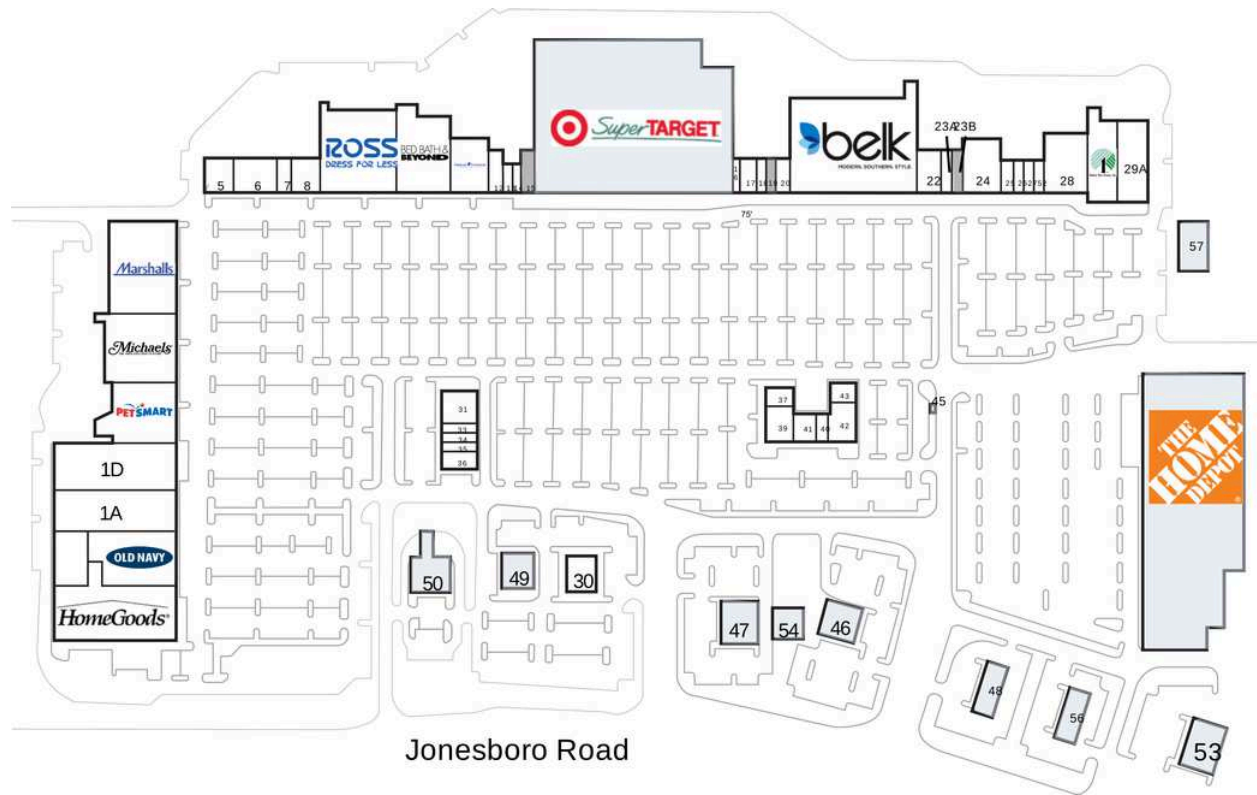

Henry Town Center

1A Urban Air Indoor Adventure Park	30,000 SF	12 Bath & Body Works	3,000 SF
1B Old Navy	16,037 SF	13 Sally Beauty Supply	1,400 SF
1C HomeGoods	29,852 SF	14 Mad Hatters Gourmet Popcorn and Candy	1,155 SF
1D Ashley Furniture	32,355 SF	15 AVAILABLE	2,800 SF
2 PetSmart	18,875 SF	16 GNC	1,200 SF
3 Michaels	23,754 SF	17 PT Solutions	2,786 SF
4 Marshalls	30,000 SF	18 GameStop	1,600 SF
5 rue21	4,800 SF	19 AVAILABLE	1,600 SF
6 Rainbow	7,200 SF	20 Kay Jewelers	2,386 SF
7 AT&T	2,400 SF	21 Belk	58,267 SF
8 Lane Bryant	4,800 SF	22 Lizard Thicket	5,000 SF
9 Ross Dress for Less	30,187 SF	23A Uniform Advantage	2,250 SF
10 Bed Bath & Beyond	19,978 SF	23B AVAILABLE	2,250 SF
11 Famous Footwear	10,000 SF	24 Pier 1 Imports	10,000 SF

Henry Town Center

25 H&R Block	1,986 SF	42 La Parrilla Mexican	5,080 SF
26 Fantastic Sam's	1,600 SF	43 Sprint	2,400 SF
27 Rio Body Wax	1,600 SF	45 Wells Fargo ATM	
28 Books-A-Million	12,510 SF	46 O'Charley's	
29 Dollar Tree	12,234 SF	47 Red Lobster	
29A Beauty World	11,995 SF	48 Burger King	
30 LongHorn Steakhouse	5,087 SF	49 Hooters	
31 Men's Wearhouse	5,600 SF	50 Sun Trust	
33 Subway	1,600 SF	51 Super Target	
34 Wing Hut	1,600 SF	52 Edible Arrangements	1,600 SF
35 Gezzo's Surf & Grille	1,600 SF	53 Chili's	
36 Eye Care Centers of America	3,000 SF	54 Verizon Wireless	
37 C Nails	2,400 SF	55 Home Depot	
39 Mattress Firm	4,685 SF	56 Wendy's	
40 Hong Kong Cafe	1,400 SF	57 Aaron's	
41 Tenka Japanese Steakhouse	3,235 SF		