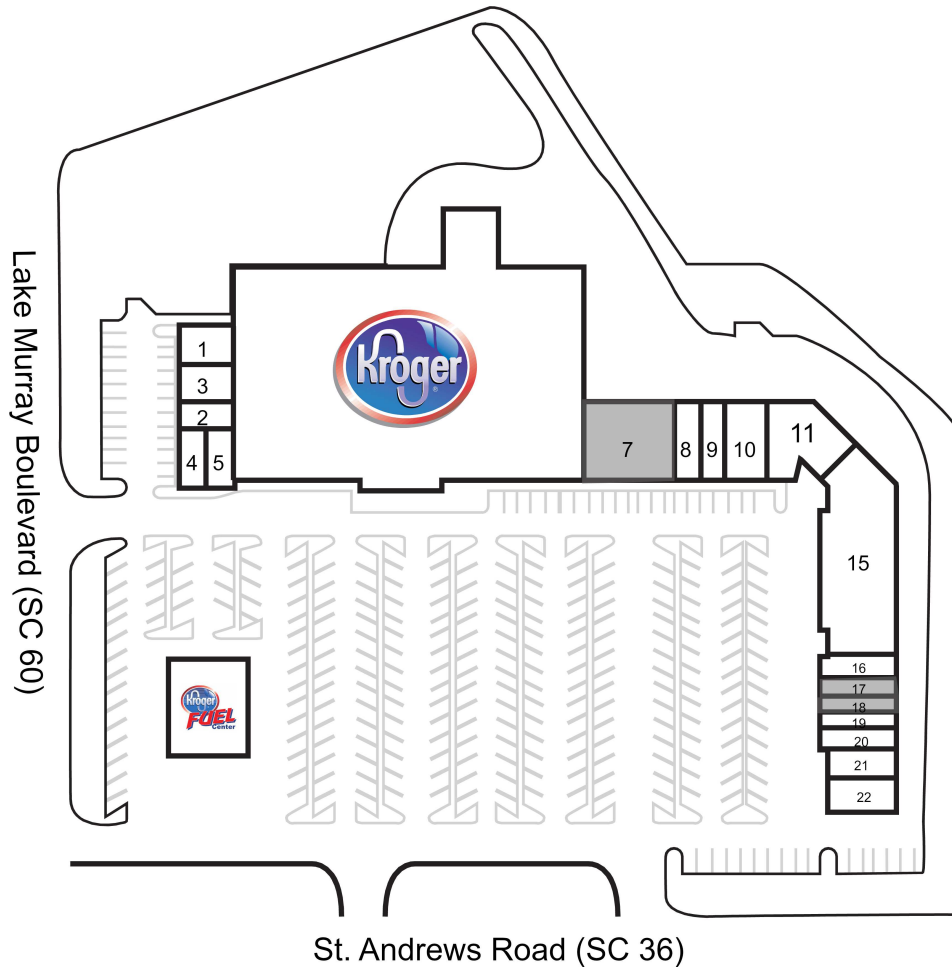

# Irmo Station

1 Dr. John Edwards, DDS	1,750 SF	11 Hemingway's Saloon	3,906 SF
2 Firehouse Subs	1,750 SF	15 Pet Supplies Plus	11,238 SF
3 Liberty Tax	1,000 SF	16 Han's Alterations	1,050 SF
4 Hunan Wok	1,250 SF	<b>17 AVAILABLE</b>	1,050 SF
5 Kroger Liquor	1,250 SF	<b>18 AVAILABLE</b>	1,050 SF
6 Kroger	56,942 SF	19 Lovely Nails	1,050 SF
<b>7 AVAILABLE</b>	5,550 SF	20 Supercuts	1,050 SF
8 Pizza Hut	1,470 SF	21 1st Franklin Financial Corp.	1,548 SF
9 Drayer Physical Therapy	2,940 SF	22 Palm Beach Tan	2,000 SF
10 Kobe Express	1,540 SF	23 Kroger Fuel Station	