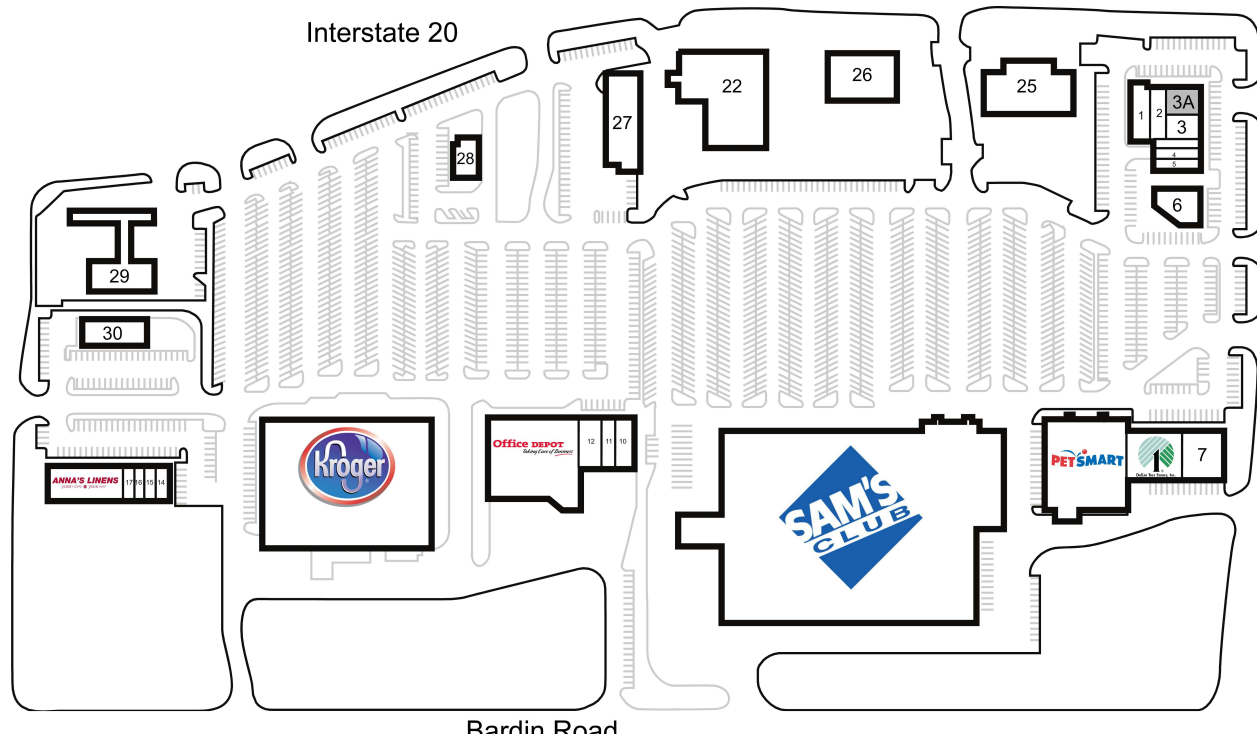

Great Southwest Crossing

1 AT&T Wireless	2,410 SF	14 The Cash Store	1,600 SF
2 H&R Block	1,530 SF	15 Magic Nails & Spa	880 SF
3 Sears Home Appliance Showroom	3,780 SF	16 GS Donuts	1,000 SF
3A AVAILABLE	2,500 SF	17 Great Clips	1,200 SF
4 State Farm Insurance	1,500 SF	18 Anna's Linens	6,820 SF
5 Nails, Inc.	1,275 SF	22 Applebee's	5,164 SF
6 Dots	4,400 SF	23 Sam's Club	
7 The Shoe Show	5,000 SF	24 Kroger	
8 Dollar Tree	6,850 SF	25 Buffalo Wild Wings	
9 PetSmart	18,875 SF	26 Grand Bank	
10 Sprint	2,361 SF	27 Discount Tire	
11 Avis Rent-A-Car	1,550 SF	28 Schlotzky's Deli	
12 Great Southwest Family Dental	3,060 SF	29 Gas Station	
13 Office Depot	20,515 SF	30 Burger King	